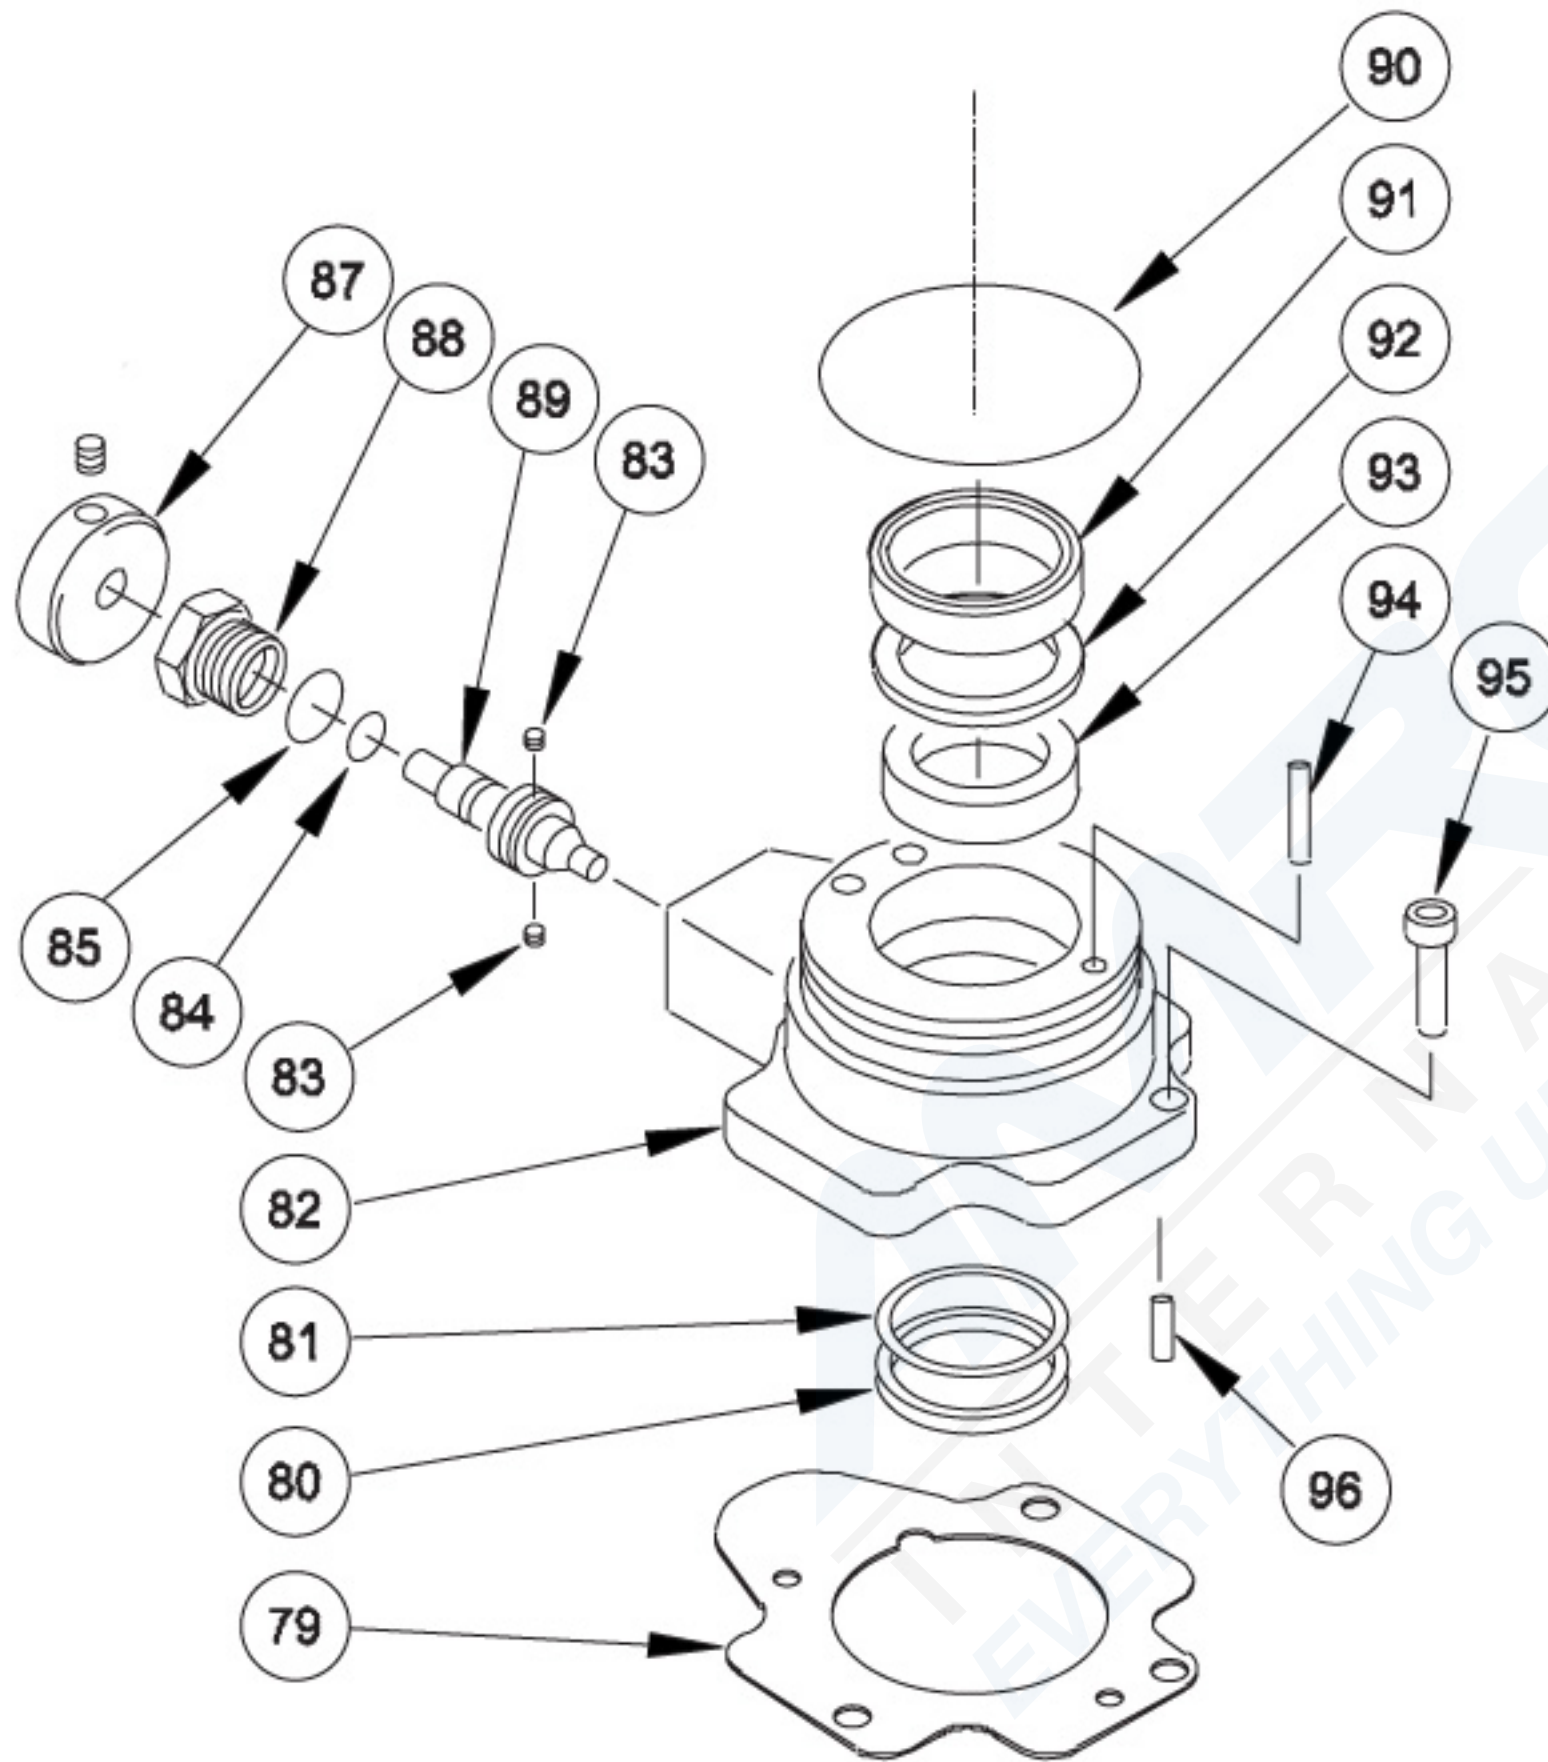

No.	Part #	Description
21	04054	O-RING 2-233 R17 90D BUNA
22	04060	ACCUMULATOR CYLINDER
23	04059	ACCUMULATOR DIAPHRAGM
24	04779	ACCUMULATOR CHAMBER
25	04780	BACK UP WASHER
26	04386	CUP SEAL
27	04750	WASHER
28	06268	TUBE SEAL
29	06265	PISTON
30	04068	FLOW SLEEVE TUBE
31	07889	FLOW SLEEVE
32	04065	AUTOMATIC VALVE
33	07890	ROLL PIN 3/16 X 1.5
56	04066	AUTOMATIC VALVE BODY
57	04571	PUSH PIN
58	04067	PUSH PIN
59	03786	GPM STICKER 7-9 2000PSI
60	05152	DECAL-LOGO/ADDRESS
100	05641	O-RING 2-036 R17 90D BUNA
101	00026	O-RING 2-008 R16
102	04776	TUBE CONNECTOR
103	04796	NAME TAG-SK58 NSI SUB 02754

No.	Part #	Description
79	04774	GASKET
80	23395	QUAD RING -327
81	23399	BACK-UP RING MS27595 -326
82	04769	DRIVE MOTOR CONTROL BLOCK
83	00634	NYLON CAP LOCK
84	01362	O-RING 2-011 R16
85	01605	O-RING 3-908 R17 90D BUNA
87	04753	MOTOR CONTROL KNOB
88	04773	VALVE GUIDE
89	04783	MOTOR CONTROL VALVE
90	04073	O-RING 2-231 R17 90D BUNA
91	30890	ROD SEAL 1-3/8x1-7/8x3/8
92	04755	SEAL WASHER
93	04790	CUP SEAL
94	03009	ROLL PIN
95	02688	HSHCS 5/16-18UNCx3/4 GR8
96	03047	ROLL PIN 3/16DIAx3/4