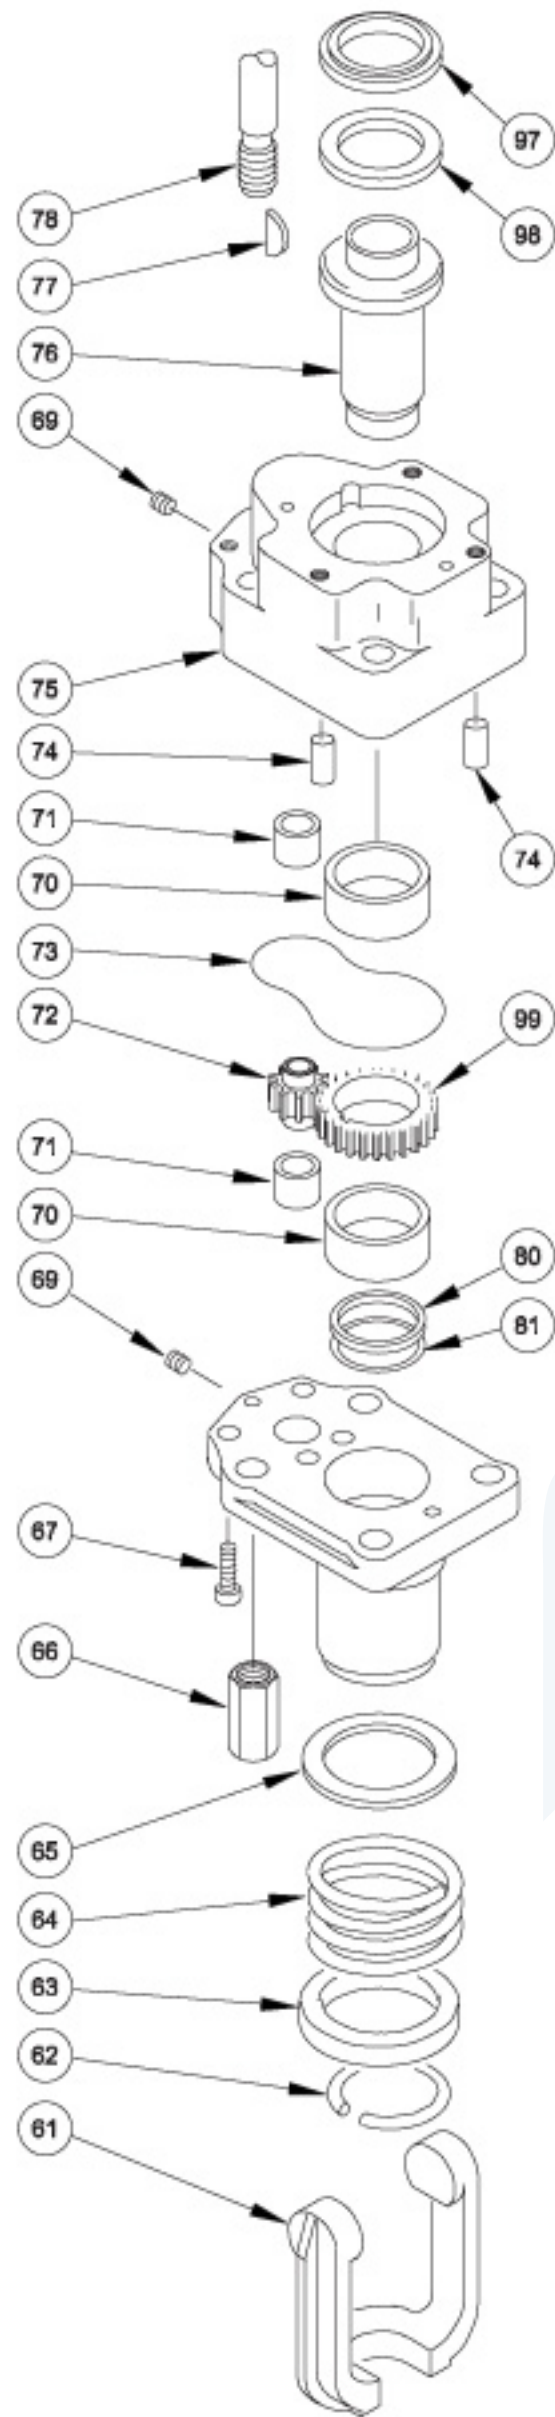

No.	Part #	Description
1	04763	AIR TUBE
2	07064	VENT PLUG
3	04964	HANDLE GRIP ASSEMBLY
4	01714	NUT HEAVY HEX JAM
5	04786	WASHER 5/8 TYPE A N PLATED
6	04794	O-RING 2-214 R16 70D BUNA
7	04147	LOCKNUT 1/2-20
8	04718	VALVE LEVER
9	04902	RETAINING RING 1-1/4 INTERNAL
10	04751	WASHER
11	04793	KAP SEAL
12	04775	CHARGE VALVE CAP
13	04052	O-RING 3-914 R17 90D BUNA
14	04051	CHARGING VALVE
17	00955	1/8" PIPE PLUG (ALLEN CSK)
18	01411	O-RING 3-906 R17 90D BUNA
19	04772	ORIFICE PLUG
20	01605	O-RING 3-908 R17 90D BUNA
34	01652	PIGTAIL HOSE ASSEMBLY 12 INCH
35	04781	INLET FLANGE
36	02688	HSHCS 5/16-18UNCx3/4 GR8
37	04792	KAP SEAL
38	02003	O-RING 2-113 R16 70D BUNA
39	04771	WASHER
40	04791	KAP SEAL
41	04795	O-RING 2-218 R16 70D BUNA
42	04777	THROTTLE VALVE
43	04778	BLOWER TUBE NUT
44	00016	O-RING 2-015 R16 70D BUNA
45	00175	O-RING 2-014 R17 90D BUNA
46	04660	HOUSING
47	00772	KEY 3/16 x 5/8
48	07291	MODIFIED CAPSCREW
49	04512	RETAINING RING 1/2 EXT
50	04764	SWIVEL FITTING
51	00106	O-RING 2-012 R16 70D BUNA
52	04765	INLET SWIVEL BODY
53	04767	STREET ELBOW 45: 3/8-18
54	05202	VALVE-AIR ONLY
55	04801	HOSE ASSEMBLY
104	04768	VALVE

No.	Part #	Description
79	04774	GASKET
80	23395	QUAD RING -327
81	23399	BACK-UP RING MS27595 -326
82	04769	DRIVE MOTOR CONTROL BLOCK
83	00634	NYLON CAP LOCK
84	01362	O-RING 2-011 R16
85	01605	O-RING 3-908 R17 90D BUNA
87	04753	MOTOR CONTROL KNOB
88	04773	VALVE GUIDE
89	04783	MOTOR CONTROL VALVE
90	04073	O-RING 2-231 R17 90D BUNA
91	30890	ROD SEAL 1-3/8x1-7/8x3/8
92	04755	SEAL WASHER
93	04790	CUP SEAL
94	03009	ROLL PIN
95	02688	HSHCS 5/16-18UNCx3/4 GR8
96	03047	ROLL PIN 3/16DIAx3/4