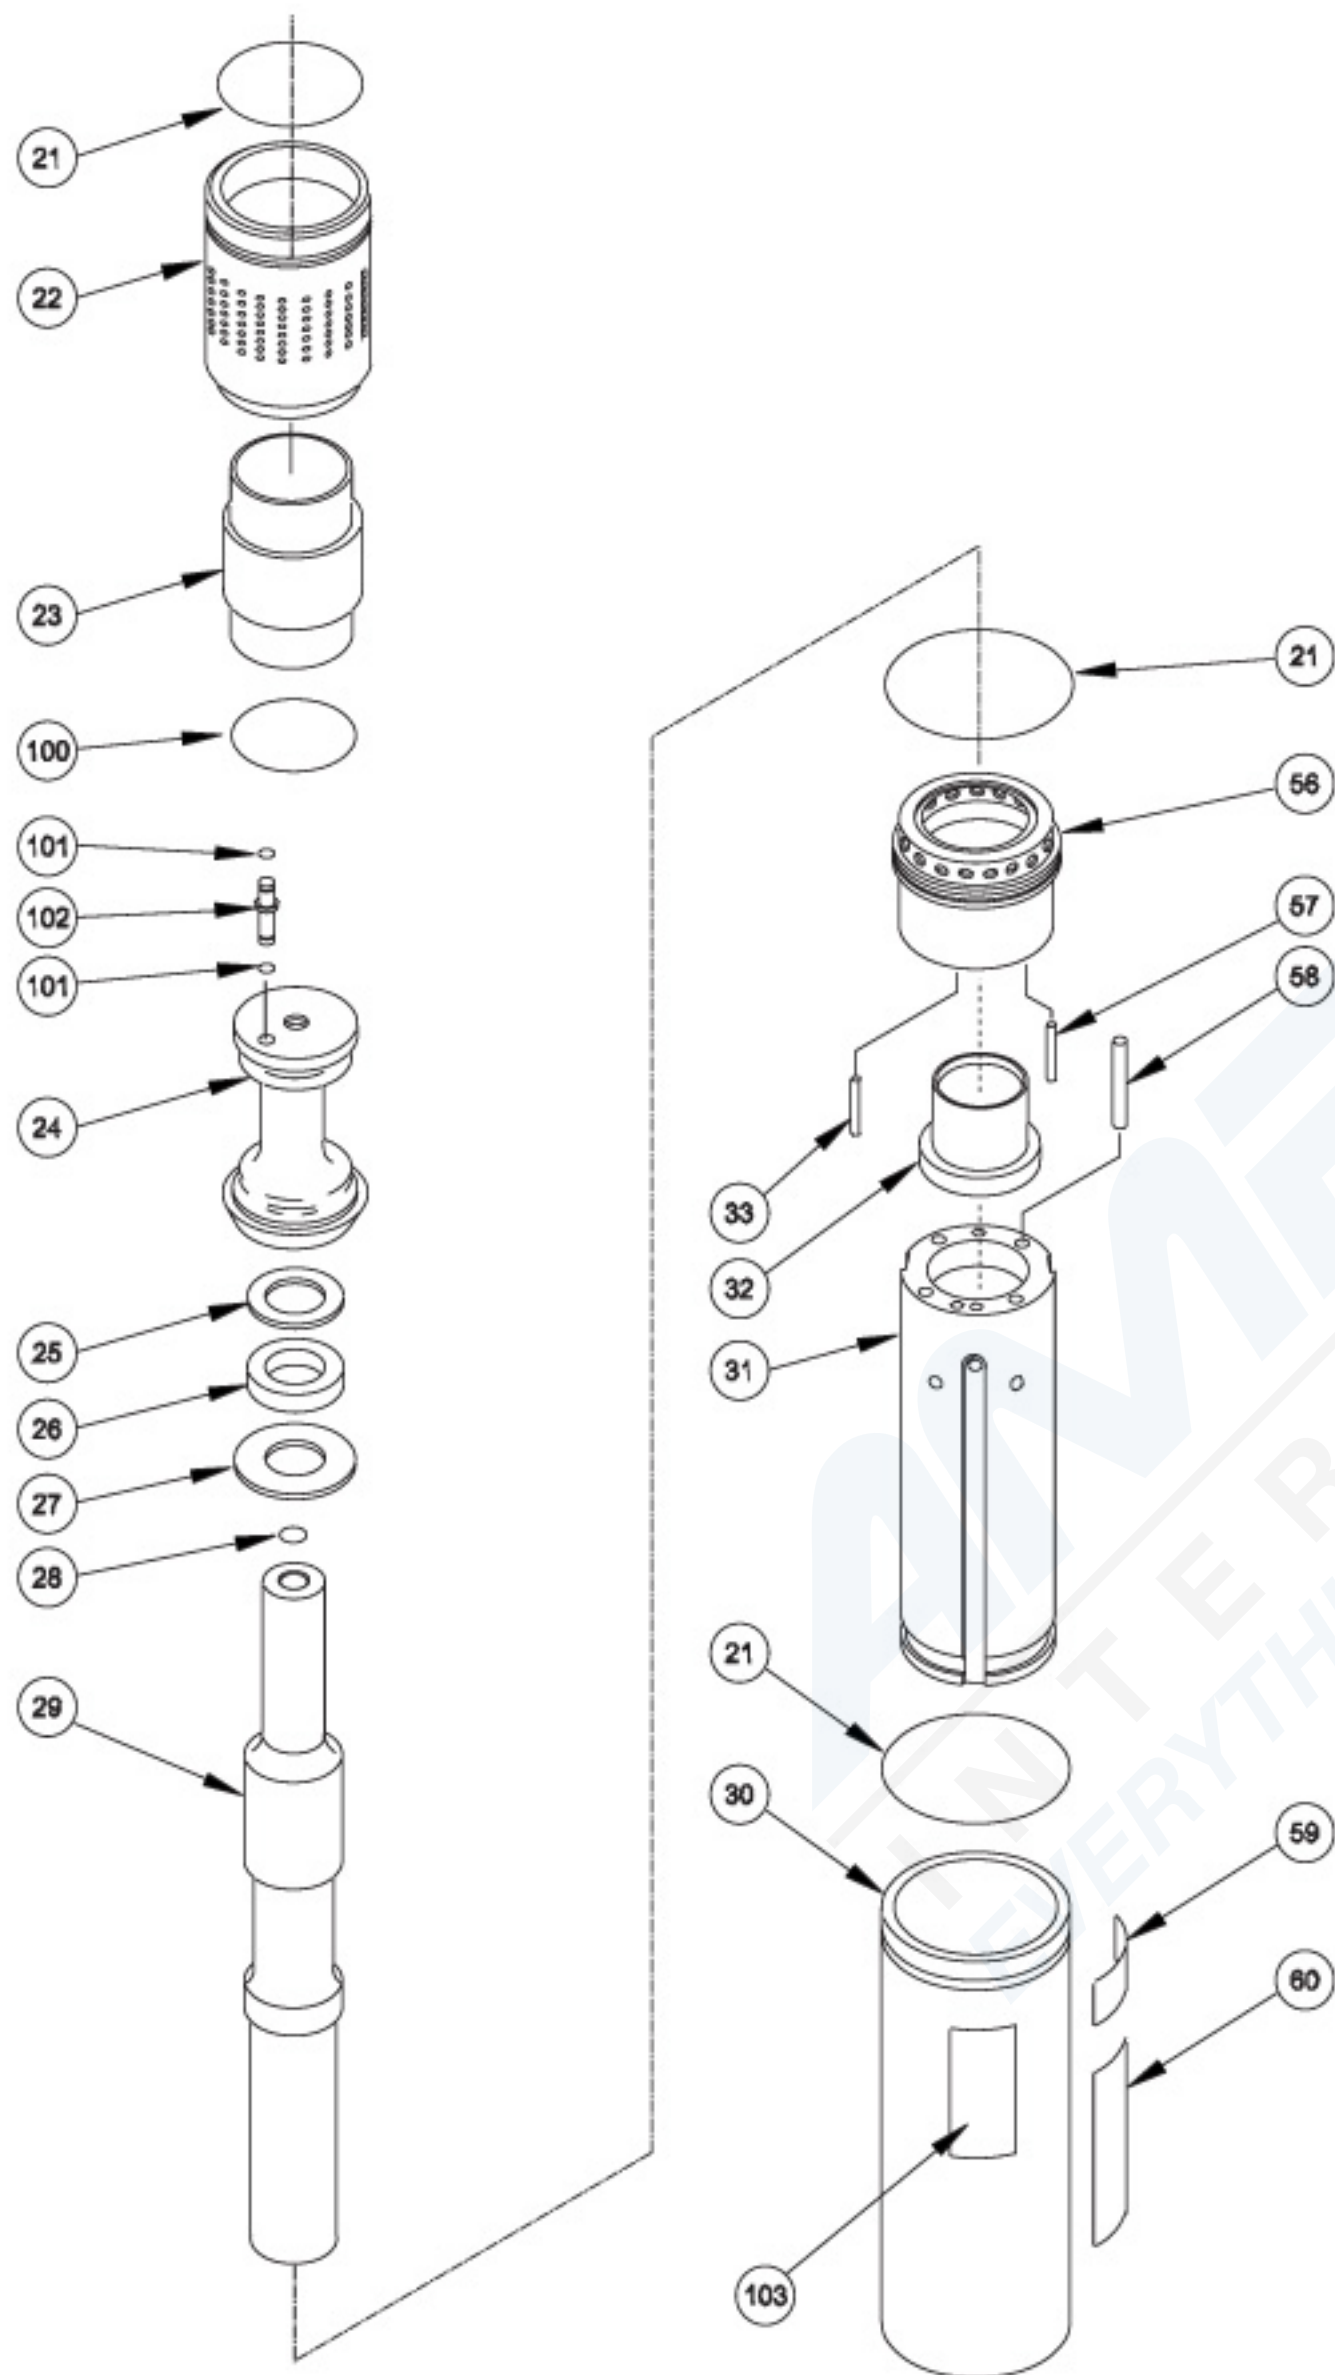

No.	Part #	Description
21	04054	O-RING 2-233 R17 90D BUNA
22	04060	ACCUMULATOR CYLINDER
23	04059	ACCUMULATOR DIAPHRAGM
24	04779	ACCUMULATOR CHAMBER
25	04780	BACK UP WASHER
26	04386	CUP SEAL
27	04750	WASHER
28	06268	TUBE SEAL
29	06265	PISTON
30	04068	FLOW SLEEVE TUBE
31	07889	FLOW SLEEVE
32	04065	AUTOMATIC VALVE
33	07890	ROLL PIN 3/16 X 1.5
56	04066	AUTOMATIC VALVE BODY
57	04571	PUSH PIN
58	04067	PUSH PIN
59	03786	GPM STICKER 7-9 2000PSI
60	05152	DECAL-LOGO/ADDRESS
100	05641	O-RING 2-036 R17 90D BUNA
101	00026	O-RING 2-008 R16
102	04776	TUBE CONNECTOR
103	04796	NAME TAG-SK58 NSI SUB 02754

No.	Part #	Description
79	04774	GASKET
80	23395	QUAD RING -327
81	23399	BACK-UP RING MS27595 -326
82	04769	DRIVE MOTOR CONTROL BLOCK
83	00634	NYLON CAP LOCK
84	01362	O-RING 2-011 R16
85	01605	O-RING 3-908 R17 90D BUNA
87	04753	MOTOR CONTROL KNOB
88	04773	VALVE GUIDE
89	04783	MOTOR CONTROL VALVE
90	04073	O-RING 2-231 R17 90D BUNA
91	30890	ROD SEAL 1-3/8x1-7/8x3/8
92	04755	SEAL WASHER
93	04790	CUP SEAL
94	03009	ROLL PIN
95	02688	HSHCS 5/16-18UNCx3/4 GR8
96	03047	ROLL PIN 3/16DIAx3/4