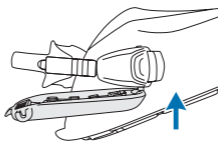

# HEAVY-DUTY BUNGEE STRAP - MICRO-ADJUST

**1** POP

**2** PUSH

**3** PULL

**4** ADJUST

MFS 				 3mm	 5mm	 Heavy/Dry
♂ US	♀	UK	EU			
4	5	3	35-36	XS	XS	XS
5	6	4	37	XS	XS	S
6	7	5	38	S	S	S
7	8	6	39-40	S	S	M
8	9	7	41	S	M	M
9	10	8	42	M	M	L
10	11	9	43-44	M	L	L
11	12	10	45	L	L	XL
12	13	11	46	L	L	XL
13	14	12	47	L	XL	XL
14	15	13	48-49	XL	XL	----
15	16	14	50	XL	XL	----
16	17	15	51-52	XL	----	----