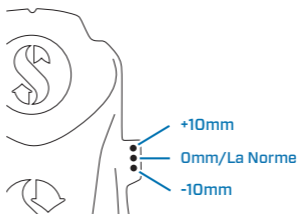

1

2

3

**1** SOULEVEZ

**2** POUSSEZ

**3** TIREZ

**4** AJUSTEZ

MFS 				 3mm	 5mm	 Heavy/Dry
♂ US	♀	UK	EU			
4	5	3	35-36	XS	XS	XS
5	6	4	37	XS	XS	S
6	7	5	38	S	S	S
7	8	6	39-40	S	S	M
8	9	7	41	S	M	M
9	10	8	42	M	M	L
10	11	9	43-44	M	L	L
11	12	10	45	L	L	XL
12	13	11	46	L	L	XL
13	14	12	47	L	XL	XL
14	15	13	48-49	XL	XL	----
15	16	14	50	XL	XL	----
16	17	15	51-52	XL	----	----