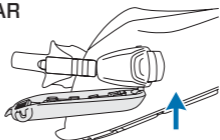

1

2

3

**1** DESTAPAR

**2** PRESIONAR

**3** TIRAR

**4** AJUSTAR

MFS 				 3mm	 5mm	 Heavy/Dry
♂ US	♀	UK	EU			
4	5	3	35-36	XS	XS	XS
5	6	4	37	XS	XS	S
6	7	5	38	S	S	S
7	8	6	39-40	S	S	M
8	9	7	41	S	M	M
9	10	8	42	M	M	L
10	11	9	43-44	M	L	L
11	12	10	45	L	L	XL
12	13	11	46	L	L	XL
13	14	12	47	L	XL	XL
14	15	13	48-49	XL	XL	----
15	16	14	50	XL	XL	----
16	17	15	51-52	XL	----	----