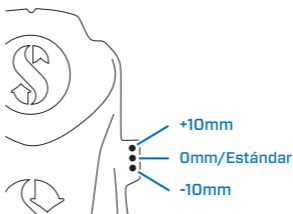

1

2

3

**1** DESTAPAR

**2** PRESIONAR

**3** TIRAR

**4** AJUSTAR

MFS 				 3mm	 5mm	 Heavy/Dry
♂ US	♀	UK	EU			
4	5	3	35-36	XS	XS	XS
5	6	4	37	XS	XS	S
6	7	5	38	S	S	S
7	8	6	39-40	S	S	M
8	9	7	41	S	M	M
9	10	8	42	M	M	L
10	11	9	43-44	M	L	L
11	12	10	45	L	L	XL
12	13	11	46	L	L	XL
13	14	12	47	L	XL	XL
14	15	13	48-49	XL	XL	----
15	16	14	50	XL	XL	----
16	17	15	51-52	XL	----	----