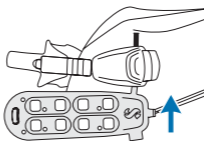

# HEAVY-DUTY BUNGEE STRAP - MICRO-ADJUST

**1** POP

**2** PUSH

**3** PULL

**4** ADJUST

MFS 				 3mm	 5mm	 Heavy/Dry
♂ US	♀	UK	EU			
4	5	3	35-36	XS	XS	XS
5	6	4	37	XS	XS	S
6	7	5	38	S	S	S
7	8	6	39-40	S	S	M
8	9	7	41	S	M	M
9	10	8	42	M	M	L
10	11	9	43-44	M	L	L
11	12	10	45	L	L	XL
12	13	11	46	L	L	XL
13	14	12	47	L	XL	XL
14	15	13	48-49	XL	XL	----
15	16	14	50	XL	XL	----
16	17	15	51-52	XL	----	----