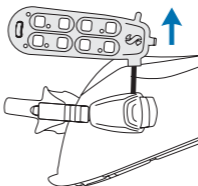

# HEAVY-DUTY BUNGEE STRAP - MICRO-ADJUST

**1** POP

**2** PUSH

**3** PULL

**4** ADJUST

MFS 				 3mm	 5mm	 Heavy/Dry
♂ US	♀	UK	EU			
4	5	3	35-36	XS	XS	XS
5	6	4	37	XS	XS	S
6	7	5	38	S	S	S
7	8	6	39-40	S	S	M
8	9	7	41	S	M	M
9	10	8	42	M	M	L
10	11	9	43-44	M	L	L
11	12	10	45	L	L	XL
12	13	11	46	L	L	XL
13	14	12	47	L	XL	XL
14	15	13	48-49	XL	XL	----
15	16	14	50	XL	XL	----
16	17	15	51-52	XL	----	----