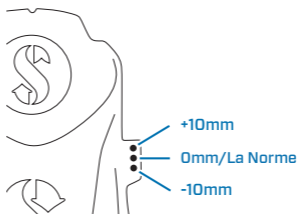

**GUIDE DI  
ALIMENTAZIONE**

**AMPIO SPAZIO PER  
LE DITA**

**1** ESTRAI

**2** SPINGI

**3** TIRA

**4** REGOLA

♂ US ♀		UK	EU	 	 3mm	 5mm	 Heavy/Dry
4	5	3	35-36		XS	XS	XS
5	6	4	37		XS	XS	S
6	7	5	38		S	S	S
7	8	6	39-40		S	S	M
8	9	7	41		S	M	M
9	10	8	42		M	M	L
10	11	9	43-44		M	L	L
11	12	10	45		L	L	XL
12	13	11	46		L	L	XL
13	14	12	47		L	XL	XL
14	15	13	48-49		XL	XL	----
15	16	14	50		XL	XL	----
16	17	15	51-52		XL	----	----