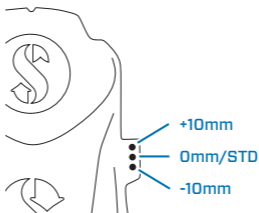

# HEAVY-DUTY BUNGEE STRAP - MICRO-ADJUST

**1** POP

**2** PUSH

**3** PULL

**4** ADJUST

MFS 				 3mm	 5mm	 Heavy/Dry
♂ US	♀	UK	EU			
4	5	3	35-36	XS	XS	XS
5	6	4	37	XS	XS	S
6	7	5	38	S	S	S
7	8	6	39-40	S	S	M
8	9	7	41	S	M	M
9	10	8	42	M	M	L
10	11	9	43-44	M	L	L
11	12	10	45	L	L	XL
12	13	11	46	L	L	XL
13	14	12	47	L	XL	XL
14	15	13	48-49	XL	XL	----
15	16	14	50	XL	XL	----
16	17	15	51-52	XL	----	----