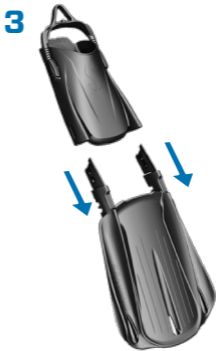

DISASSEMBLY