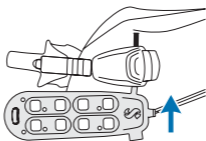

# HEAVY-DUTY BUNGEE STRAP - MICRO-ADJUST

**1** POP

**2** PUSH

**3** PULL

**4** ADJUST