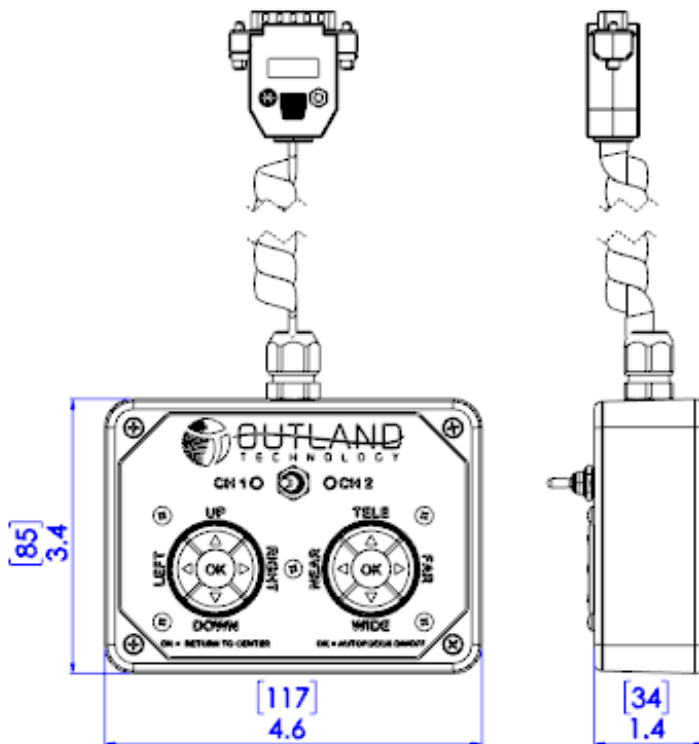

- PAN, TILT, ZOOM HAND CONTROLLER
- AUTO FOCUS CONTROL
- RETURN TO CENTER
- ZOOM AND FOCUS CONTROL
- 2 CHANNEL CONTROL
- WEATHER RESISTANT

USES INCLUDE: PTZ CAMERA CONTROL WITH OUTLAND VIDEO SYSTEMS

**MECHANICAL:**

Width (excluding connector).....3.4in. (85mm)  
 Length.....4.6in. (117mm)  
 Depth.....1.4in (34mm)  
 Weight.....6oz. (0.161 kg)  
 Housing Material.....ABS  
 Coil Cable Length.....7ft (2.13m)