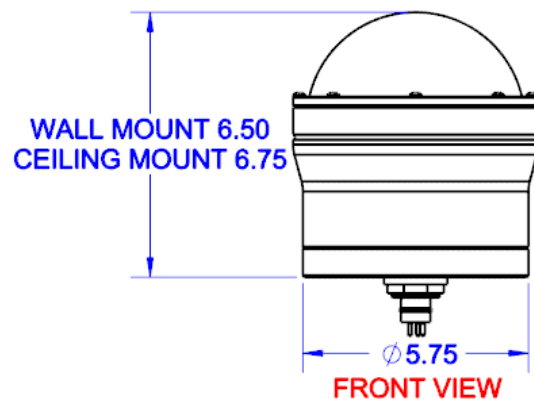

- **INTERNAL PAN/TILT**
- **ZOOM/FOCUS**
- **SD OR HD COLOR**
- **10x OPTICAL ZOOM**
- **STANDARD ORIENTATION: WALL MOUNT**

TOP VIEW

FRONT VIEW

USES INCLUDE: ROV, LAUNCH CAGE, DROP CAMERA, TOW SLED, ETC.

MECHANICAL:

Diameter.....	6.25 in. (159 mm)
Length (excluding connector):	
Wall Mount.....	6.5 in. (165 mm)
Ceiling Mount.....	6.75 in. (171mm)
Weight in air.....	Aluminum 7.0 lbs. (3.2 kg)
	Plastic 4.5 lbs. (2.0 kg)
Weight in water.....	Aluminum: 1.5 lbs. (0.68 kg)
	Plastic: 1.0 lbs. (0.5 kg) buoyant
Depth Rating.....	Aluminum: 3280 ft. (1000 m)
	Plastic: 2625 ft. (800 m)
Housing Material.....	Aluminum (Delrin optional)
Port Material.....	Acrylic

CAMERA PROPERTIES:

SD Image Device.....	1/4 in. Color CCD Sensor (1020 H x 508 V pixels)
HD Image Device (type AHD).....	1/2.9 in. Color 1080P (1920x1080 pixels)
Sensitivity.....	0.2 lux
Resolution.....	SD 700TVL, HD 1080P
Lens.....	SD 5.5-55mm, HD 4.5-45mm
Zoom.....	10:1 optical
Focus.....	Auto or remote, macro to infinity
Standard Format.....	NTSC