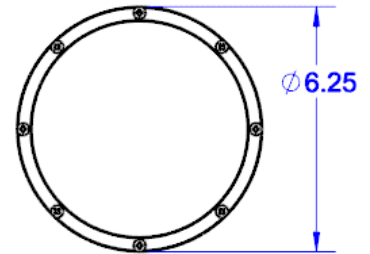

- **INTERNAL PAN/TILT**
- **ZOOM/FOCUS**
- **SD OR HD COLOR**
- **10x OPTICAL ZOOM**
- **STANDARD ORIENTATION: WALL MOUNT**

TOP VIEW

FRONT VIEW

USES INCLUDE: ROV, LAUNCH CAGE, DROP CAMERA, TOW SLED, ETC.

MECHANICAL:

Diameter.....	6.25 in. (159 mm)
Length (excluding connector):	
Wall Mount.....	6.5 in. (165 mm)
Ceiling Mount.....	6.75 in. (171mm)
Weight in air.....	Aluminum 7.0 lbs. (3.2 kg)
	Plastic 4.5 lbs. (2.0 kg)
Weight in water.....	Aluminum: 1.5 lbs. (0.68 kg)
	Plastic: 1.0 lbs. (0.5 kg) buoyant
Depth Rating.....	Aluminum: 3280 ft. (1000 m)
	Plastic: 2625 ft. (800 m)
Housing Material.....	Aluminum (Delrin optional)
Port Material.....	Acrylic

CAMERA PROPERTIES:

SD Image Device.....	1/4 in. Color CCD Sensor (1020 H x 508 V pixels)
HD Image Device (type AHD).....	1/2.9 in. Color 1080P (1920x1080 pixels)
Sensitivity.....	0.2 lux
Resolution.....	SD 700TVL, HD 1080P
Lens.....	SD 5.5-55mm, HD 4.5-45mm
Zoom.....	10:1 optical
Focus.....	Auto or remote, macro to infinity
Standard Format.....	NTSC