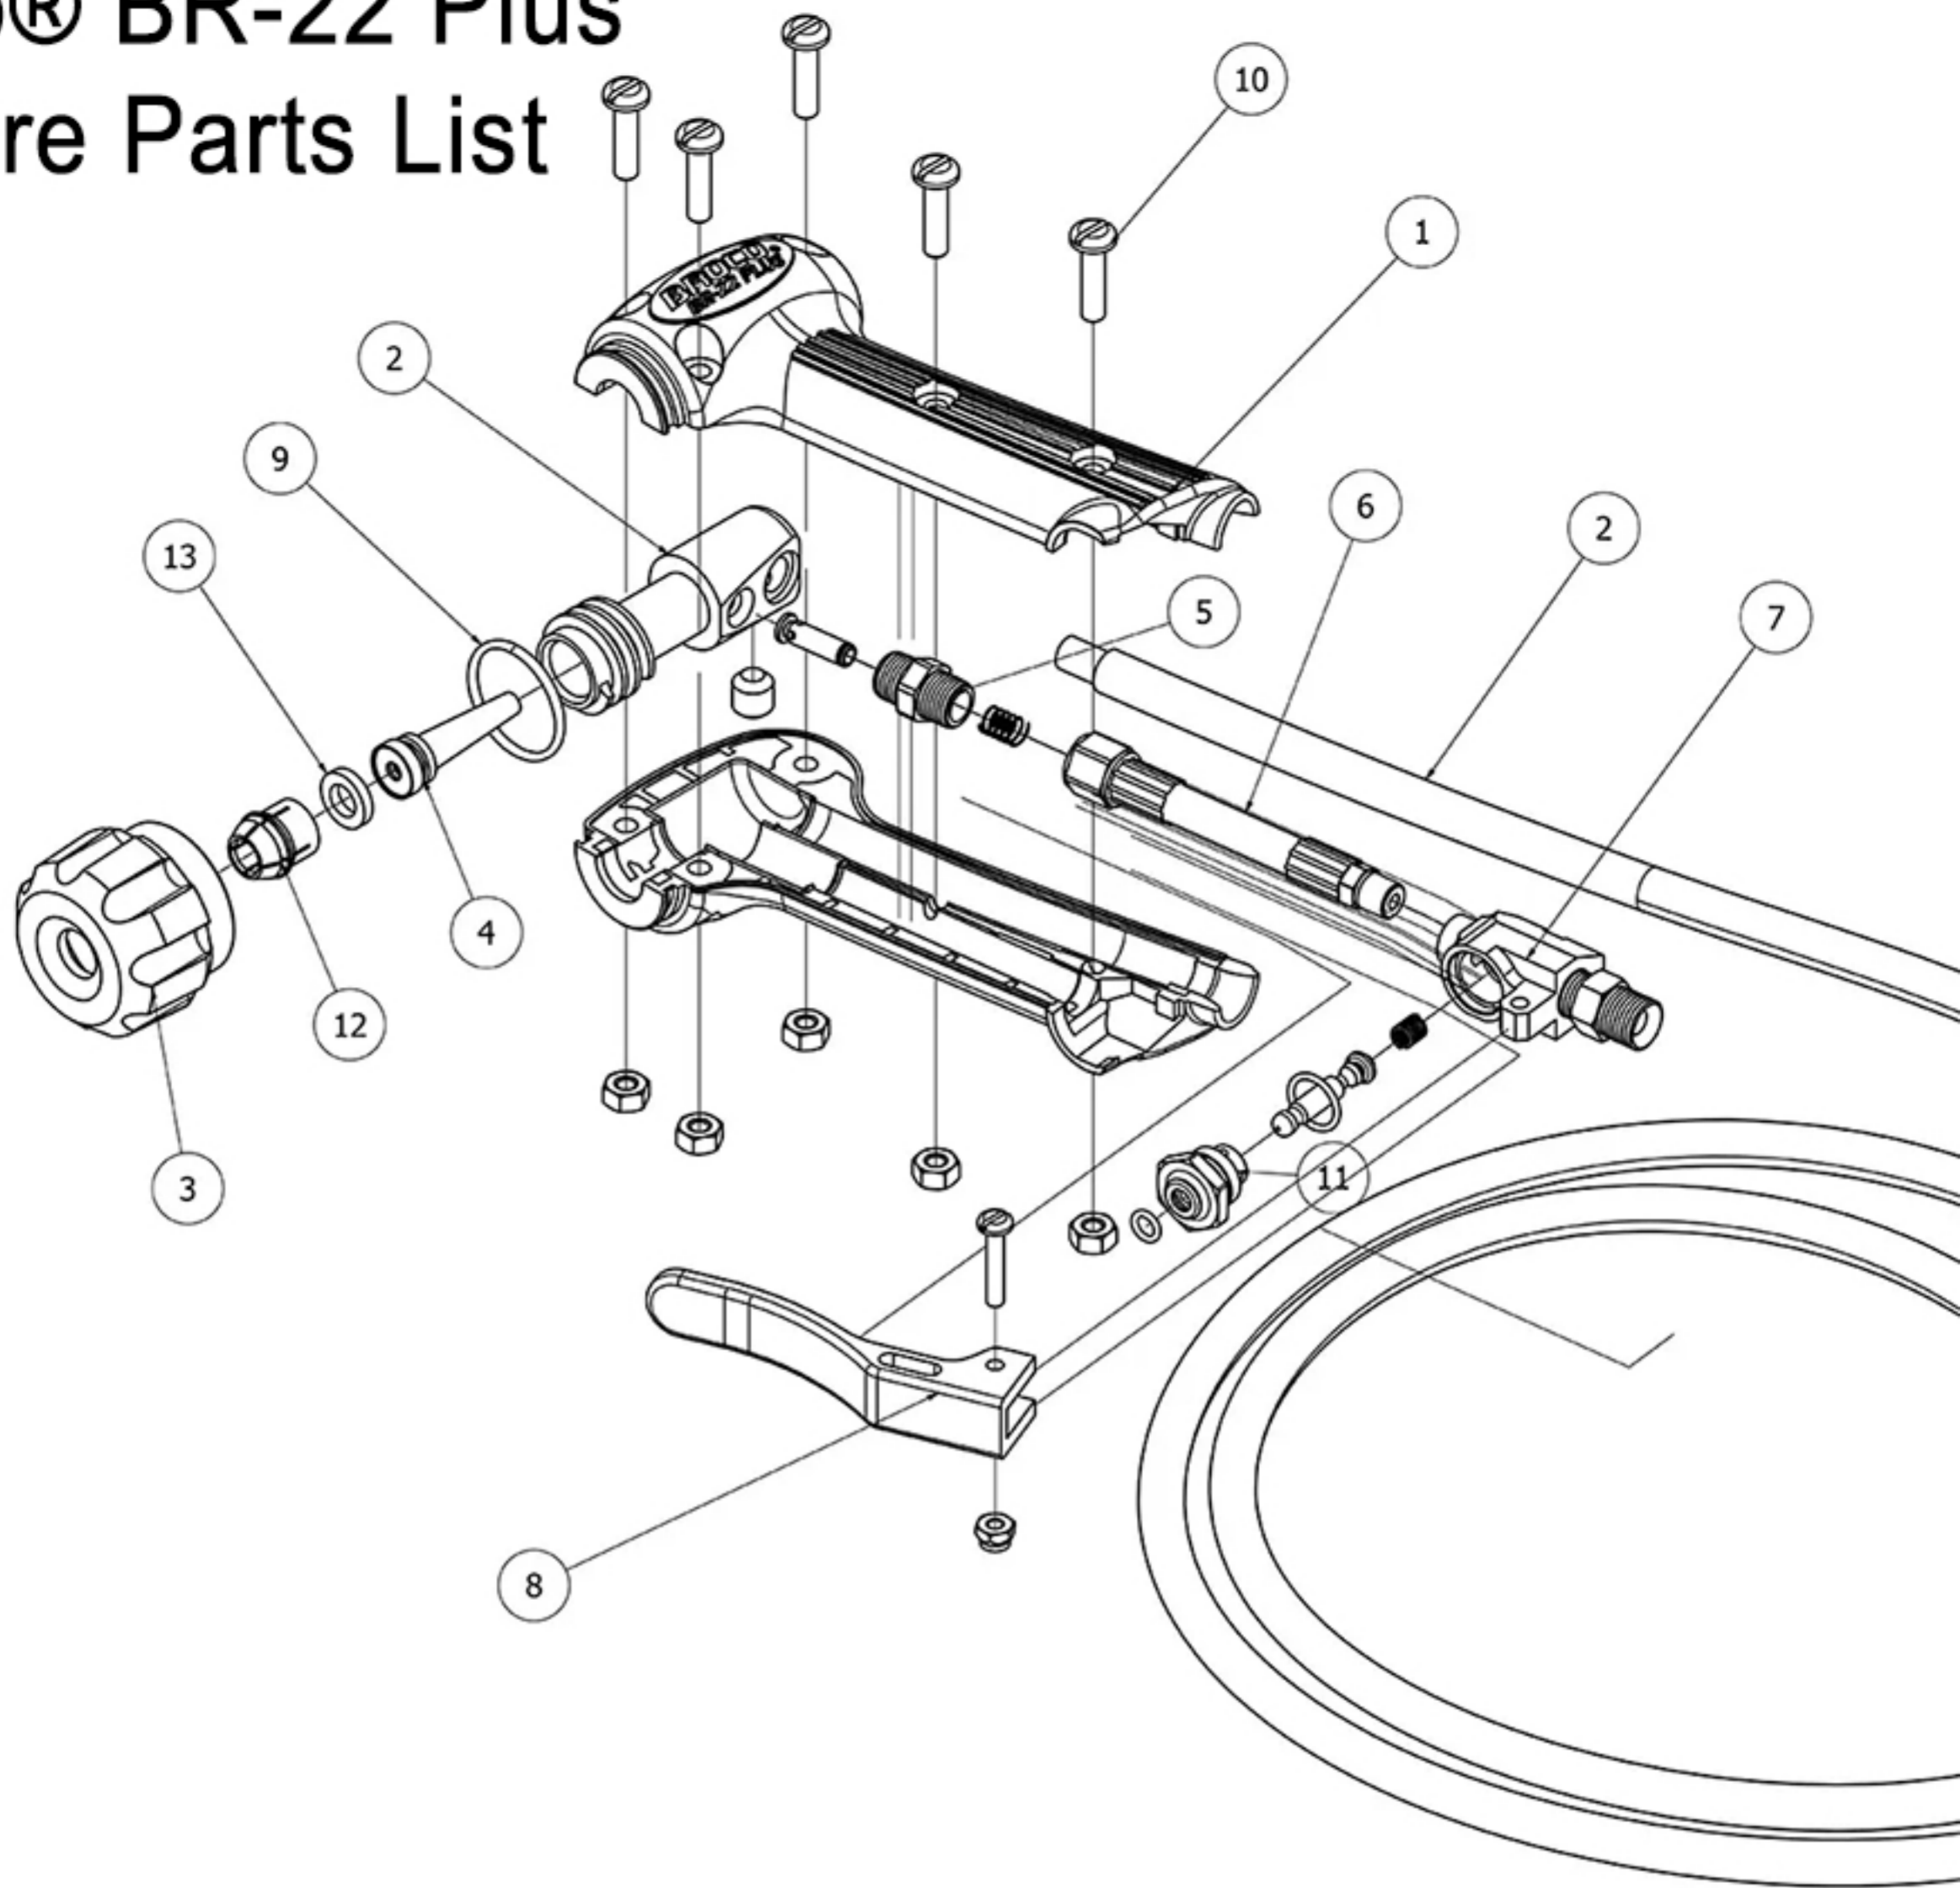

# Broco® BR-22 Plus

## Spare Parts List

Diagram #	Part Number	Description
1	UWBR22A01	Replacement handle set with screws and O-ring
2	UWBR22A03	Head and cable assembly
3	UWBR22A04	Collet Nut Assembly
4	UWBR22A05	Flash arrestor assembly
5	UWBR22A06	Check valve assembly
6	UWBR22A07	Coupler hose assembly
7	UWBR22A08	Control valve assembly
8	UWBR22A09	Valve lever with screw and nut
9	UWBR22N123	Dash 123 Neoprene O-ring nut to handle seal
10	UWBR22R02K	Replacement handle screw set with nuts
11	UWBR22R08K	Control valve repair kit (O-rings, valve stem, valve nut, and return spring)
12	UWBR22C38K	3/8" collet and washer kit
12	UWBR22C14K	1/4" collet and washer kit
12	UWBR22C18K	1/8" collet and washer kit
12	UWBR22C316K	3/16" collet and washer kit
12	UWBR22C516K	5/16" collet and washer kit
12	UWBR22C532K	5/32" collet and washer kit
13	UWBR22W38	Silicone rubber collet washer for 3/8" collet
13	UWBR22W14	Silicone rubber collet washer for 1/4" collet
13	UWBR22W516	Silicone rubber collet washer for 5/16" collet
13	UWBR22W00	Silicone rubber collet washer for welding collets