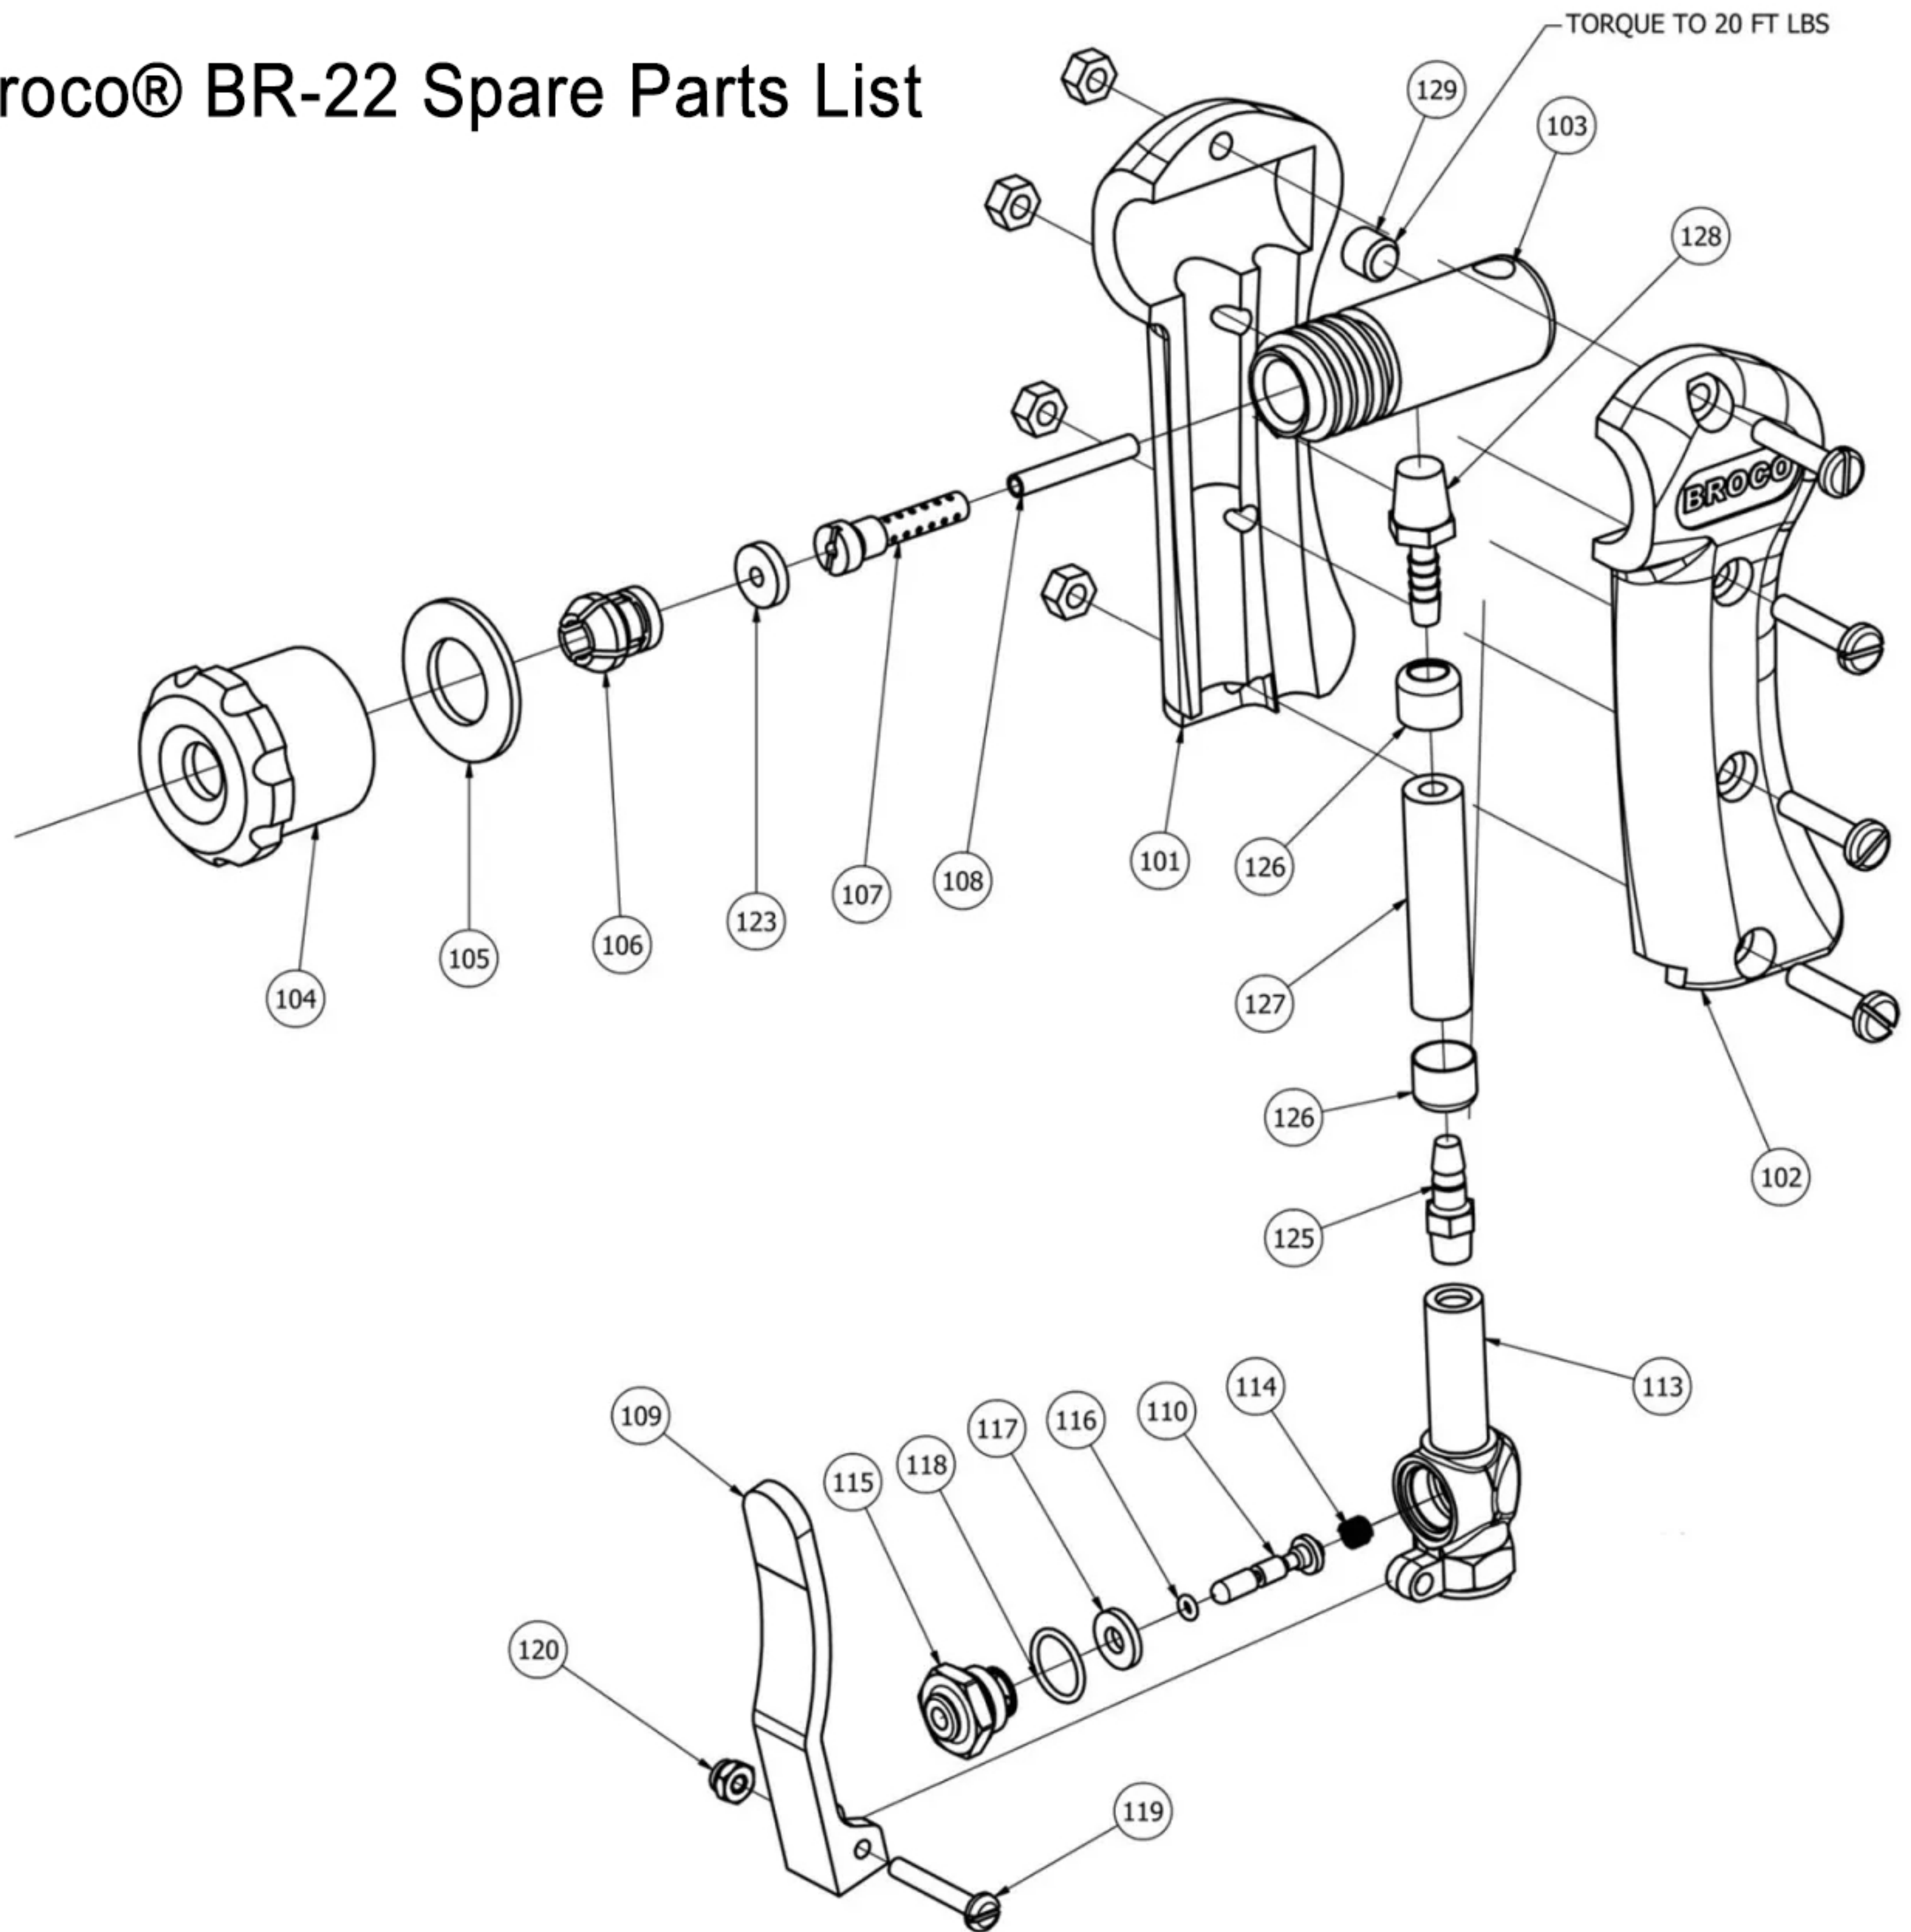

Broco® BR-22 Spare Parts List

Diagram # / Part Number	Description
101/102	Handle Set
103/112	Torch Head & Cable Assembly
104UW	Collet Nut
105	Compression Washer (Neoprene)
106	Collet (Specify Size)
107	Flash Arrestor
108	Flash Arrestor Screen
109	Oxygen Valve Lever
110	Valve Stem (Includes O-Ring)
111UW	Coupler Assembly
113	Oxygen Valve Body
114	Valve Stem Spring
115	Oxygen Valve Nut
116	Valve Stem O-Ring
117	Valve Stem Washer (Neoprene)
118	Valve Nut O-Ring
119/120	Valve Lever Screw & Locknut
121/122	Handle Screws & Nuts (Nylon)
123	Collet Washer (Neoprene)
124	Oxygen Hose Adapter Fitting