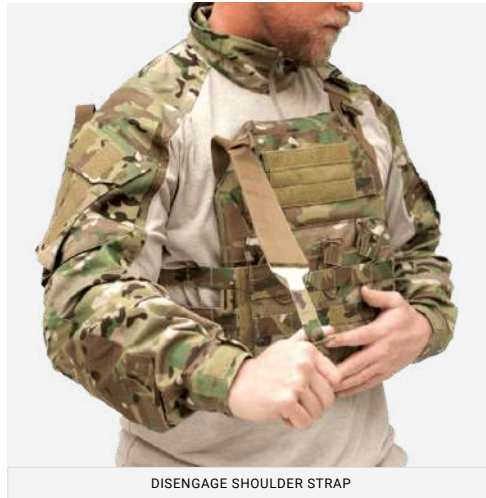

## DESIGN

The JPC™ E-DOFF KIT adds emergency doffing capabilities to the JPC™ . The kit includes one shoulder release, one cummerbund release, and left / right shoulder covers. One size fits all. Review the operator's manual below for installation instructions.

## SIZE:

One Size

## COLOR:

- Black
- MultiCam
- Coyote
- Ranger Green

DISENGAGE SHOULDER STRAP

DISENGAGE CUMMERBUND