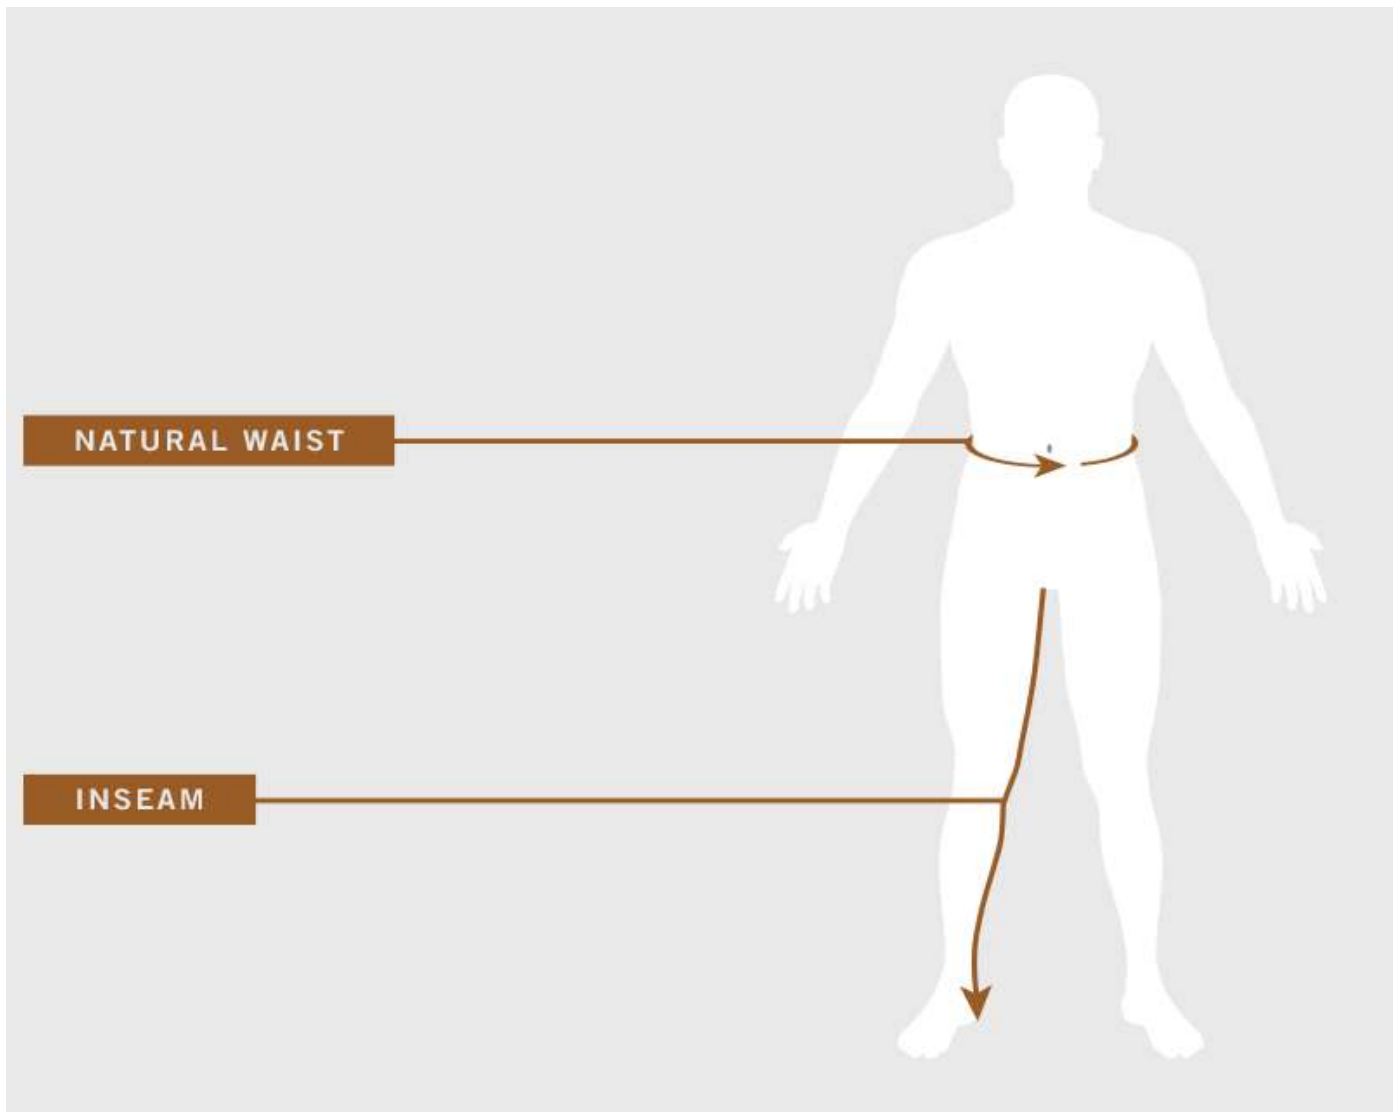

G4 TEMPERATE SHELL COMBAT PANT

HOW TO FIND YOUR MEASUREMENTS

To measure natural waist: Bend side to side and find the natural bend in your body. This is your natural waist. Measure circumference around this point.

To measure inseam: Measure length from crotch to bottom of foot.

G4 COMBAT PANT™ SIZE	FITS WAIST	FITS INSEAM	ROUGHLY FITS HEIGHT
-------------------------	------------	-------------	------------------------

28	Short	27–29 in (69-74 cm)	29–31 in (74-79 cm)	64-68 in (163-173 cm)
	Regular		31-33 in (79-84 cm)	68-72 in (173-183 cm)
	Long		33-35in (84-89 cm)	72-76 in (183-193 cm)
	Xlong		35-37 in (89-94 cm)	76-80 in (193-203 cm)
30	Short	29–31 in (74-79 cm)	29–31 in (74-79 cm)	64-68 in (163-173 cm)
	Regular		31-33 in (79-84 cm)	68-72 in (173-183 cm)
	Long		33-35in (84-89 cm)	72-76 in (183-193 cm)
	Xlong		35-37 in (89-94 cm)	76-80 in (193-203 cm)
32	Short	31–33 in (79-84 cm)	29–31 in (74-79 cm)	64-68 in (163-173 cm)
	Regular		31-33 in (79-84 cm)	68-72 in (173-183 cm)
	Long		33-35in (84-89 cm)	72-76 in (183-193 cm)
	Xlong		35-37 in (89-94 cm)	76-80 in (193-203 cm)
34	Short	33–35 in (84-89 cm)	29–31 in (74-79 cm)	64-68 in (163-173 cm)
	Regular		31-33 in (79-84 cm)	68-72 in (173-183 cm)
	Long		33-35in (84-89 cm)	72-76 in (183-193 cm)
	Xlong		35-37 in (89-94 cm)	76-80 in (193-203 cm)
36	Short	35–37 in (89-94 cm)	29–31 in (74-79 cm)	64-68 in (163-173 cm)
	Regular		31-33 in (79-84 cm)	68-72 in (173-183 cm)
	Long		33-35in (84-89 cm)	72-76 in (183-193 cm)
	Xlong		35-37 in (89-94 cm)	76-80 in (193-203 cm)
38	Short	37–39 in (94-99 cm)	29–31 in (74-79 cm)	64-68 in (163-173 cm)
	Regular		31-33 in (79-84 cm)	68-72 in (173-183 cm)
	Long		33-35in (84-89 cm)	72-76 in (183-193 cm)
	Xlong		35-37 in (89-94 cm)	76-80 in (193-203 cm)