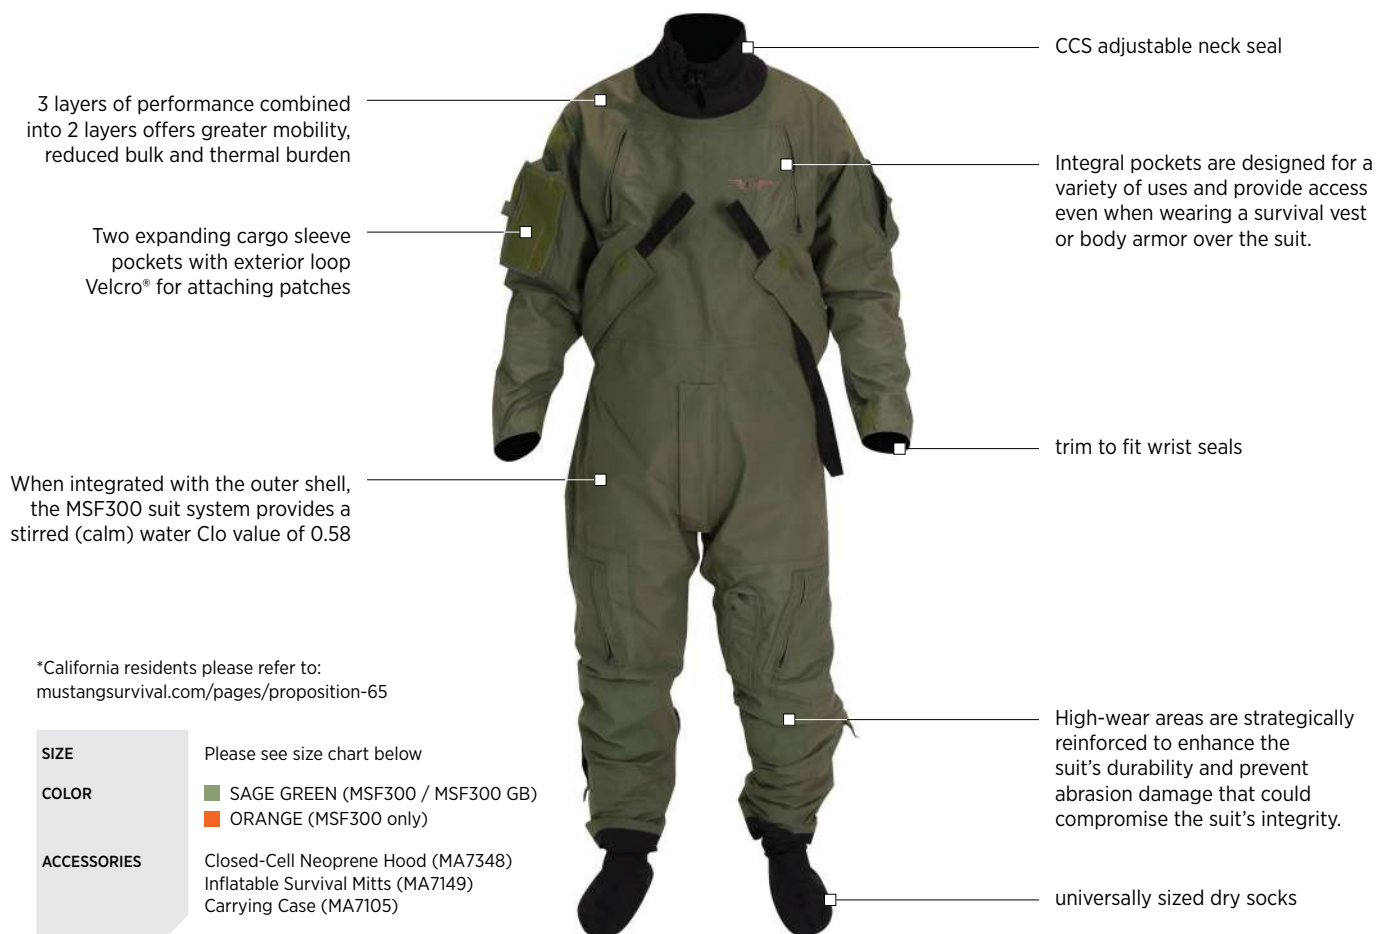

TACTICAL AIRCREW DRY SUIT SYSTEM (MSF300 / MSF300 GB)

MUSTANG SURVIVAL WE SAVE LIVES FOR A LIVING

The MSF300 is a two-layer Aircrew Dry Suit that combines the performance of the 3 layer MAC300 into two layers allowing greater mobility with reduced bulk and lower thermal burden.

The outer shell uses a blended GORE-TEX/NOMEX® fabric that is waterproof, breathable, flame-retardant and anti-static. High-wear areas are strategically reinforced to enhance the suit's durability and prevent abrasion damage that could compromise the suit's integrity. The breathable thermal liner provides both insulation and emergency flotation and features Mustang's aerated closed-cell foam quilted with a wicking fabric that pulls excess moisture away from the body. An adjustable neck seal using Mustang's patented Closed Comfort System (CCS™) can be worn loose to provide comfort out of the water and can quickly be drawn tight to keep the water out and trim to fit neoprene wrist seals provide watertight integrity. The thermal liner can be easily removed from the outer shell to reduce thermal protection where not operationally required. An ergonomically designed rear entry allows for self donning and doffing. Integral pockets are designed for a variety of uses and facilitate access even when wearing a survival vest over the suit.

The MSF300 comes ready to wear with included universally sized dry socks, trim to fit wrist seals and CCS™ adjustable neck seal.

When integrated with the outer shell, the MSF300 suit system provides a stirred (calm) water Clo value of 0.58

*California residents please refer to:
mustangsurvival.com/pages/proposition-65

| | |
|--------------------|--|
| SIZE | Please see size chart below |
| COLOR | ■ SAGE GREEN (MSF300 / MSF300 GB) ■ ORANGE (MSF300 only) |
| ACCESSORIES | Closed-Cell Neoprene Hood (MA7348) Inflatable Survival Mitts (MA7149) Carrying Case (MA7105) |