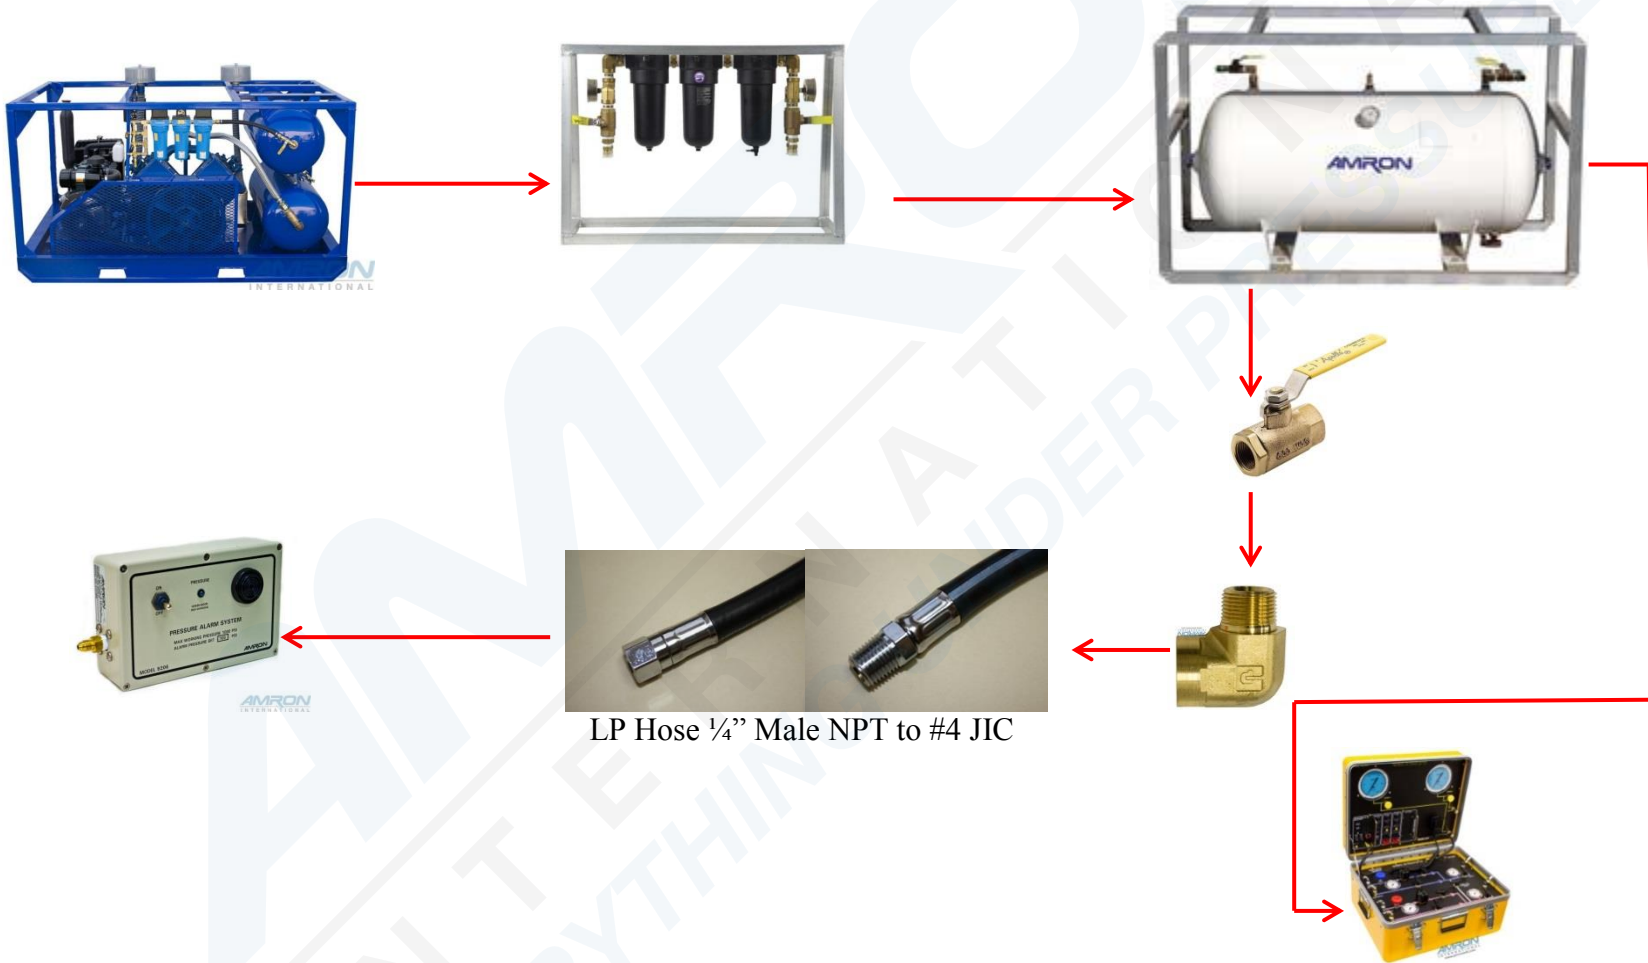

Low Pressure Alarm installed on the Volume Tank

LP Hose 1/4" Male NPT to #4 JIC