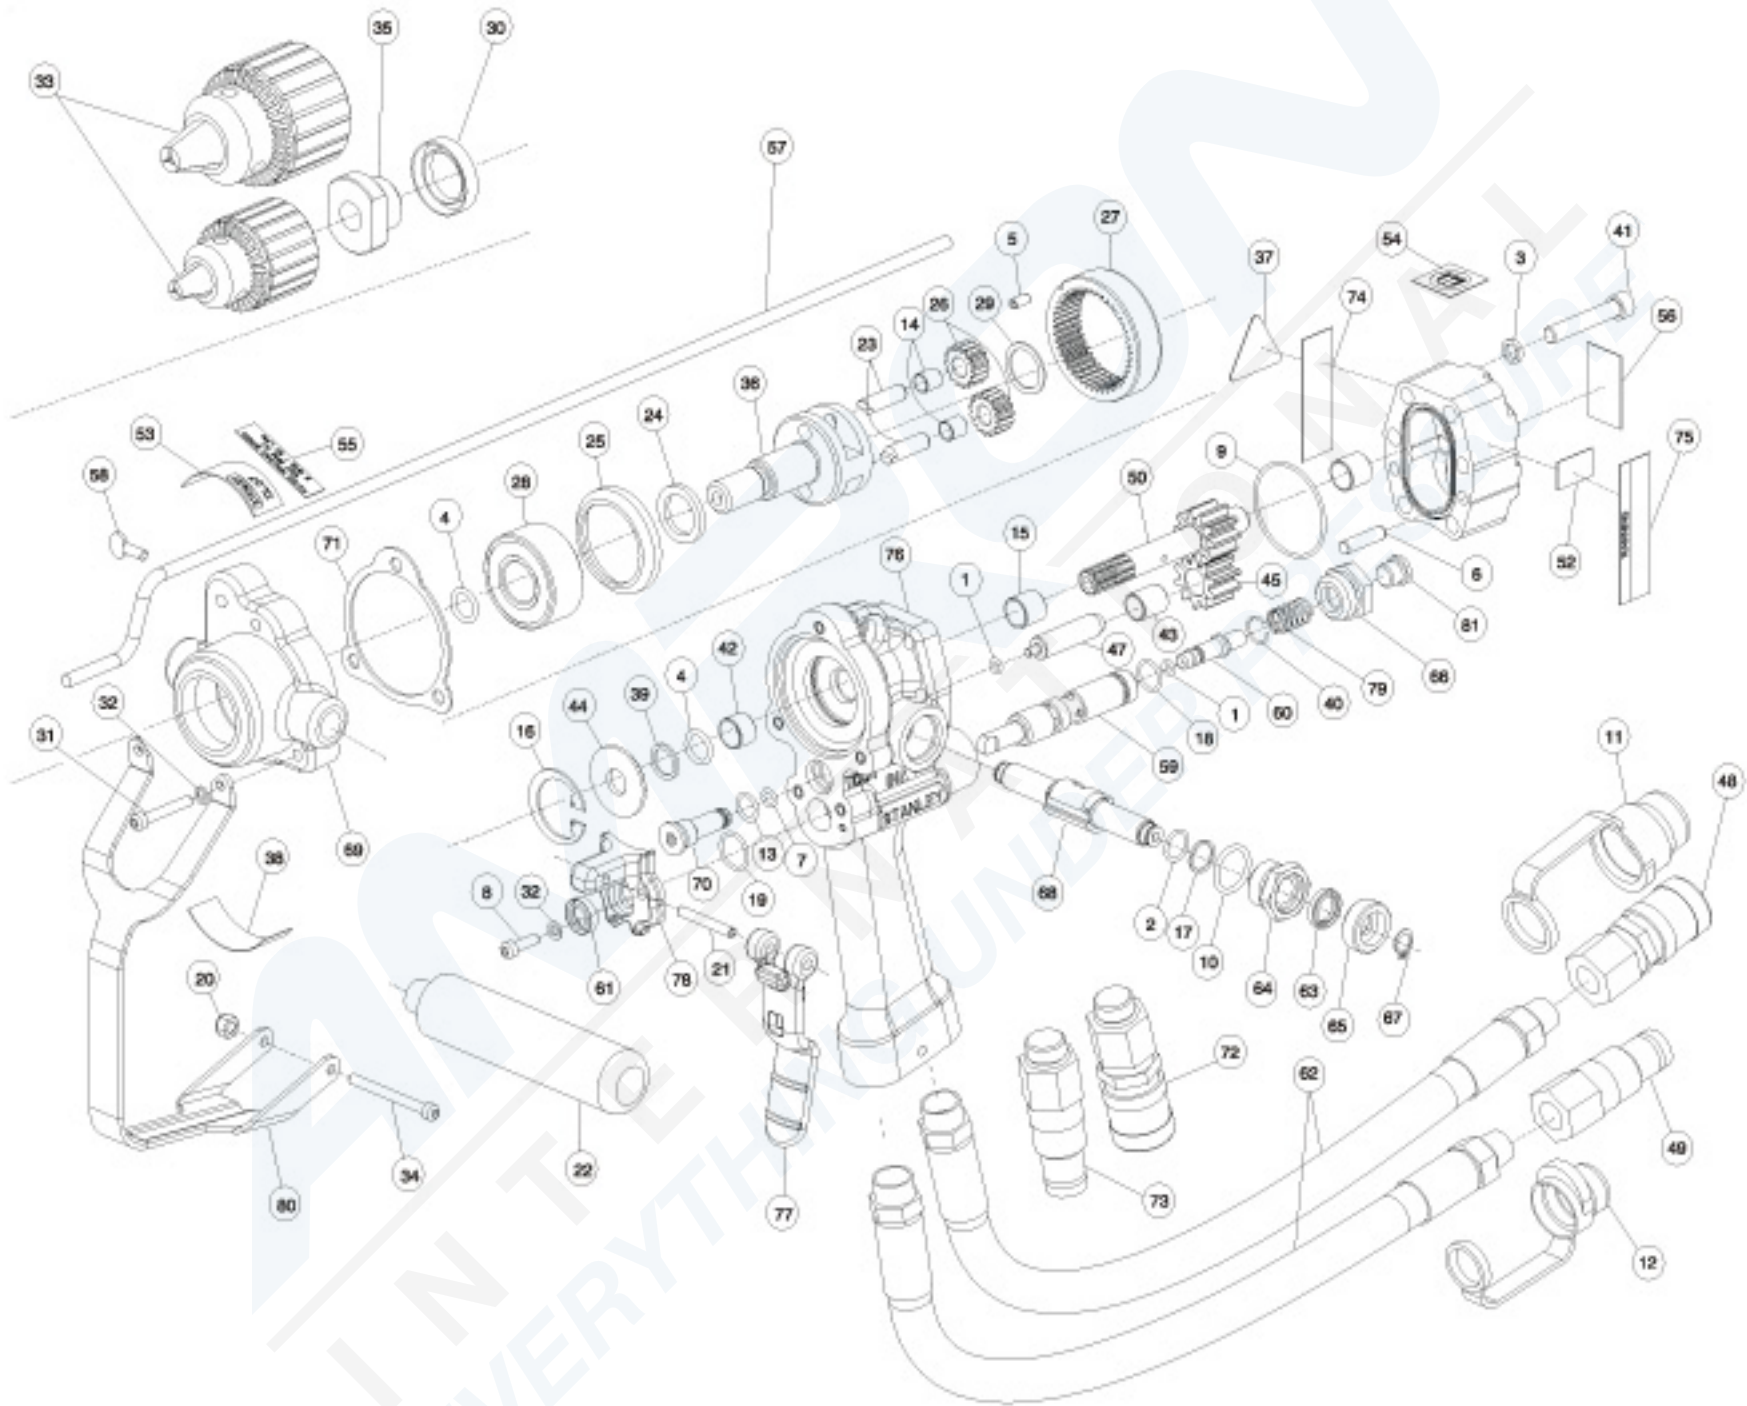

# DL07 PARTS LIST

ITEM NO.	PART NO.	QTY	DESCRIPTION	ITEM NO.	PART NO.	QTY	DESCRIPTION
1	00026	1	O-RING	46	20770	1	MOTOR CAP ASSY
2	00175	2	O-RING	47	20782	1	IDLER SHAFT
3	00231	6	LOCKWASHER	48	03972	1	3/8 NPT FLUSHFACE COUPLER BODY PART OF SET 03971 (PARKER) OR 47436 (AEROQUIP) FOR DL07552S, 552SUP, 572S
4	00354	1	O-RING	49	03973	1	3/8 NPT FLUSHFACE COUPLER NOSE PART OF SET 03971 (PARKER) OR 47437 (AEROQUIP) FOR DL07552S, 552SUP, 572S
5	00563	1	ROLL PIN	50	24271	1	MAIN SHAFT
6	00713	2	DOWEL PIN	51	25610	1	RAILROAD HELP DESK STICKER (DL07552S, 552SUP, 572S ONLY)
7	00717	1	O-RING	52	28323	2	CE STICKER (DL0755001 ONLY)
8	02229	2	CAPSCREW	53	60807	1	DL07 MODEL NUMBER STICKER
9	01262	1	O-RING	54	28788	2	MANUAL STICKER
10	01604	1	O-RING	55	29148	1	RPM STICKER (DL0755001 ONLY)
11	02324	1	CAP AND PLUG, 1/2 INCH	56	29149	1	ROTATION DIRECTION STICKER (DL0755001 ONLY)
12	03288	1	CAP AND PLUG, 3/8 INCH	57	38676	1	DEPTH GAUGE ROD (DL07552S, 572S ONLY)
13	03364	1	O-RING	58	39685	1	THUMB SCREW (DL07552S, 572S ONLY)
14	06206	2	BUSHING	59	48986	1	VALVE SPOOL ASSY
15	06207	2	BUSHING	60	---	---	NO ITEM
16	06635	1	RETAINING RING	61	49139	1	SEAL WIPER
17	07224	2	BACKUP RING	62	56725 66727	2	HOSE ASSY (PARKER) HOSE ASSY (AEROQUIP)
18	---	---	NO ITEM	63	56747	2	SEAL WIPER
19	07627	1	O-RING	64	56749	2	SEAL CAP
20	07724	1	NYLOCK NUT	65	56757	2	END CAP
21	07970	1	ROLL PIN	66	56758	1	SPRING CAP
22	08130	1	HANDLE	67	56764	2	RETAINING RING
23	08161	2	PLANET SHAFT	68	56765	1	REVERSING SPOOL
24	08162	1	SHAFT KEEPER	69	58403	1	GEAR HOUSING MACHINING
25	08163	1	BEARING KEEPER	70	58462	1	RELIEF CARTRIDGE PLUG ASSY (INCL ITEMS 7 AND 13)
26	08165	2	PLANET GEAR ASSY	71	58635	1	SEAL GASKET
27	08166	1	RING GEAR	72	58856	1	3/8 FLUSHFACE COUPLER BODY 1/2 INCH MALE SAE (PART OF SET 58718 FOR DL07550, 55001, 652 ONLY)
28	08175	1	BALL BEARING	73	58857	1	3/8 FLUSHFACE COUPLER NOSE 1/2 INCH MALE SAE (PART OF SET 58718 FOR DL07550, 5501, 652 ONLY)
29	08440	1	RETAINING RING	74	58862	1	PRESSURE WARNING STICKER (DL07550, 652, 552S, 552SUP, 572S ONLY)
30	08621	1	SHAFT SEAL	75	58864	1	ELECTRICAL WARNING STICKER (DL07550, 652, 552S, 552SUP, 572S ONLY)
31	02228	3	CAPSCREW	76	59049	1	MAIN HOUSING ASSY (INCL ITEMS 15, 42)
32	08623	5	LOCKWASHER	77	60677	1	TRIGGER CASTING
33	08624 27628	1	DRILL CHUCK, 1/2 INCH DRILL CHUCK, 5/8 INCH	78	60678	1	TRIGGER MOUNT CASTING
34	08687	1	CAPSCREW	79	65480	1	SPRING
35	08778	1	SEAL NUT	80	60710	1	TRIGGER GUARD
36	08779	1	OUTPUT SHAFT	81	350041	1	HOLLOW HEX PLUG
37	11207	1	CIRCUIT TYPE D STICKER				
38	11354	1	OC/CC STICKER				
39	13995	1	BACKUP RING				
40	---	---	NO ITEM				
41	18206	6	CAPSCREW				
42	20758	1	BUSHING				
43	20760	1	BUSHING				
44	27067	1	SEAL BACKUP WASHER				
45	20769	1	IDLER GEAR ASSY				
					<b>60792</b>	<b>1</b>	<b>SEAL KIT</b>