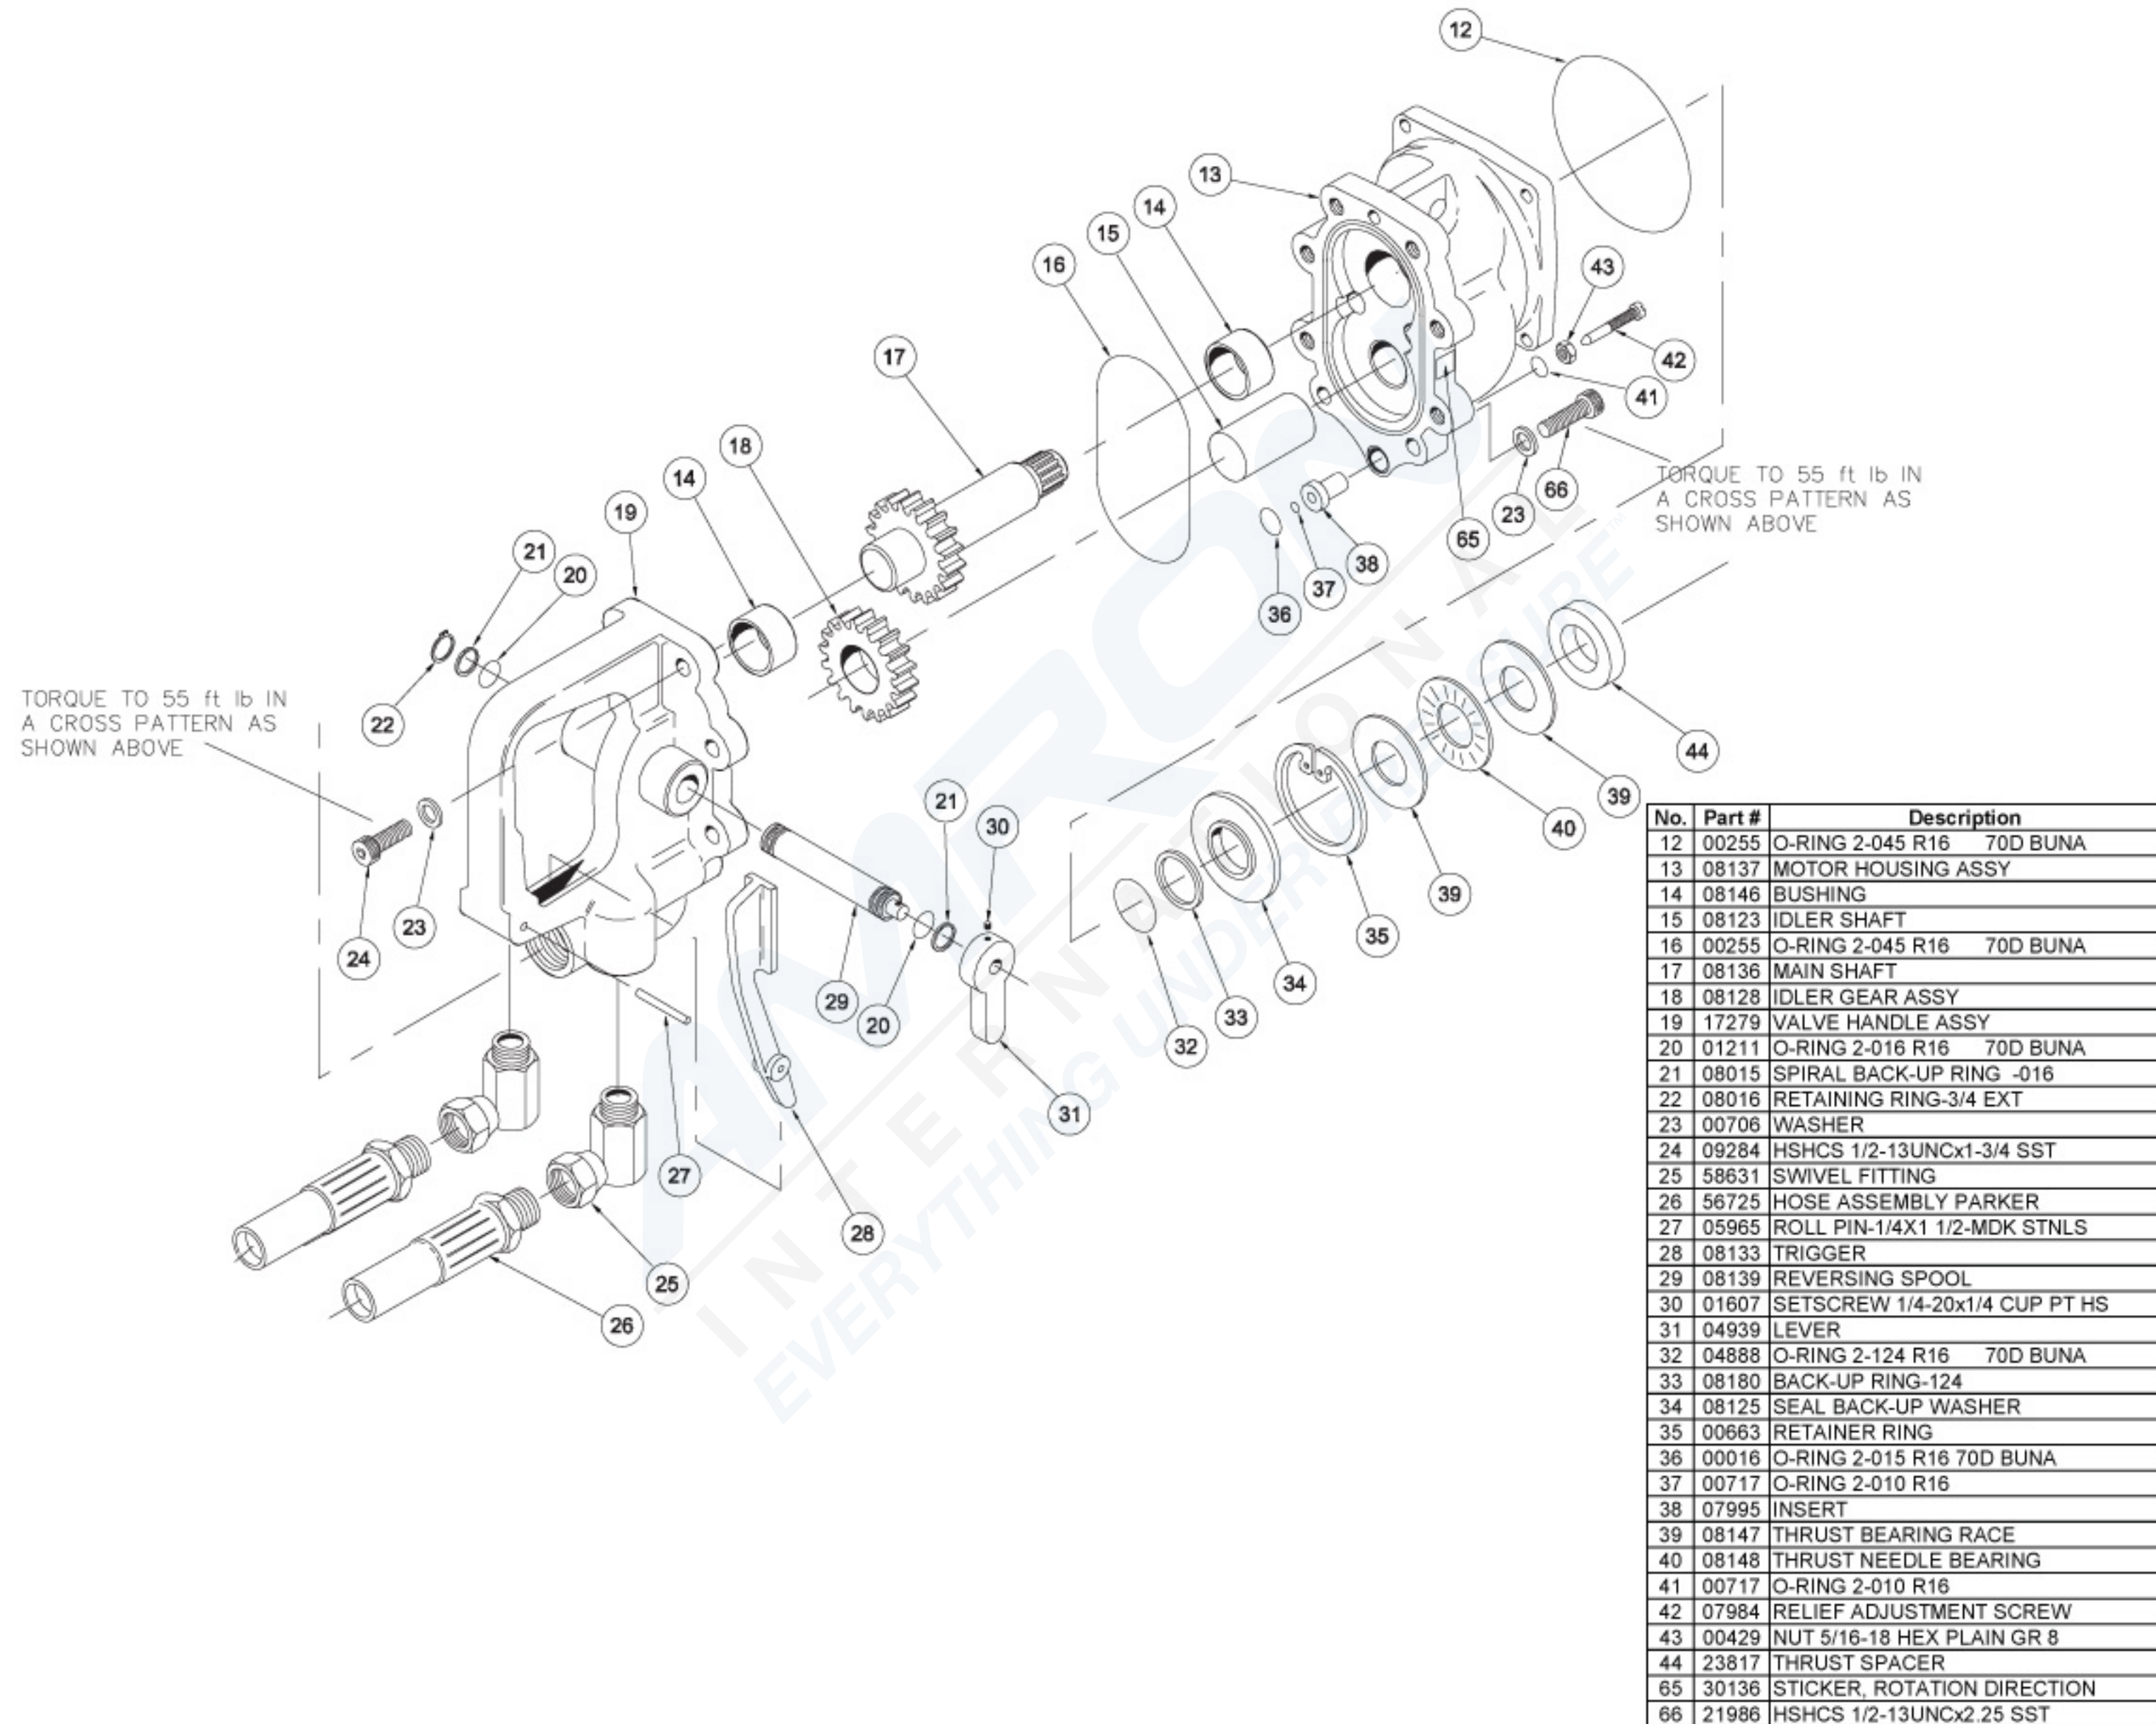

No.	Part #	Description
1	22064	ROD WIPER
2	00026	O-RING 2-008 R16
3	22063	SPOOL CAP
4	06533	O-RING 3-916 R17 90D BUNA
5	23678	HEADED PUSH PIN
6	07998	ON/OFF SPOOL WELDMENT-OC
7	07986	RELIEF SEAT
8	08135	RELIEF POPPET
9	08131	SPOOL RETURN SPRING
10	08122	COIL SPRING
11	07982	SPRING REST

No.	Part #	Description
45	32087	ASSIST HANDLE
46	09612	GPM STICKER--7-12GPM
47	08153	NAME TAG-IW16
48	24682	HAMMER CASE ASSY,
49	21010	HAMMER CASE BUSHING
50	24678	ANVIL
51	24680	HAMMER PINS
52	24679	HAMMER FRAME ASSY.
53	24677	HAMMER
56	00231	LOCK WASHER
57	09625	HSHCS 5/16-18UNC x 1-1/2 SST
58	66305	STICKER-SND PWR LVL-116
59	12412	WARNING STICKER-ELECTRICAL
60	28788	MANUAL STICKER
61	28323	STICKER "CE" 12MM
62	11207	CIRCUIT TYPE D STICKER
63	03971	FF COUPLER SET 3/8 BODY 3/8NPT