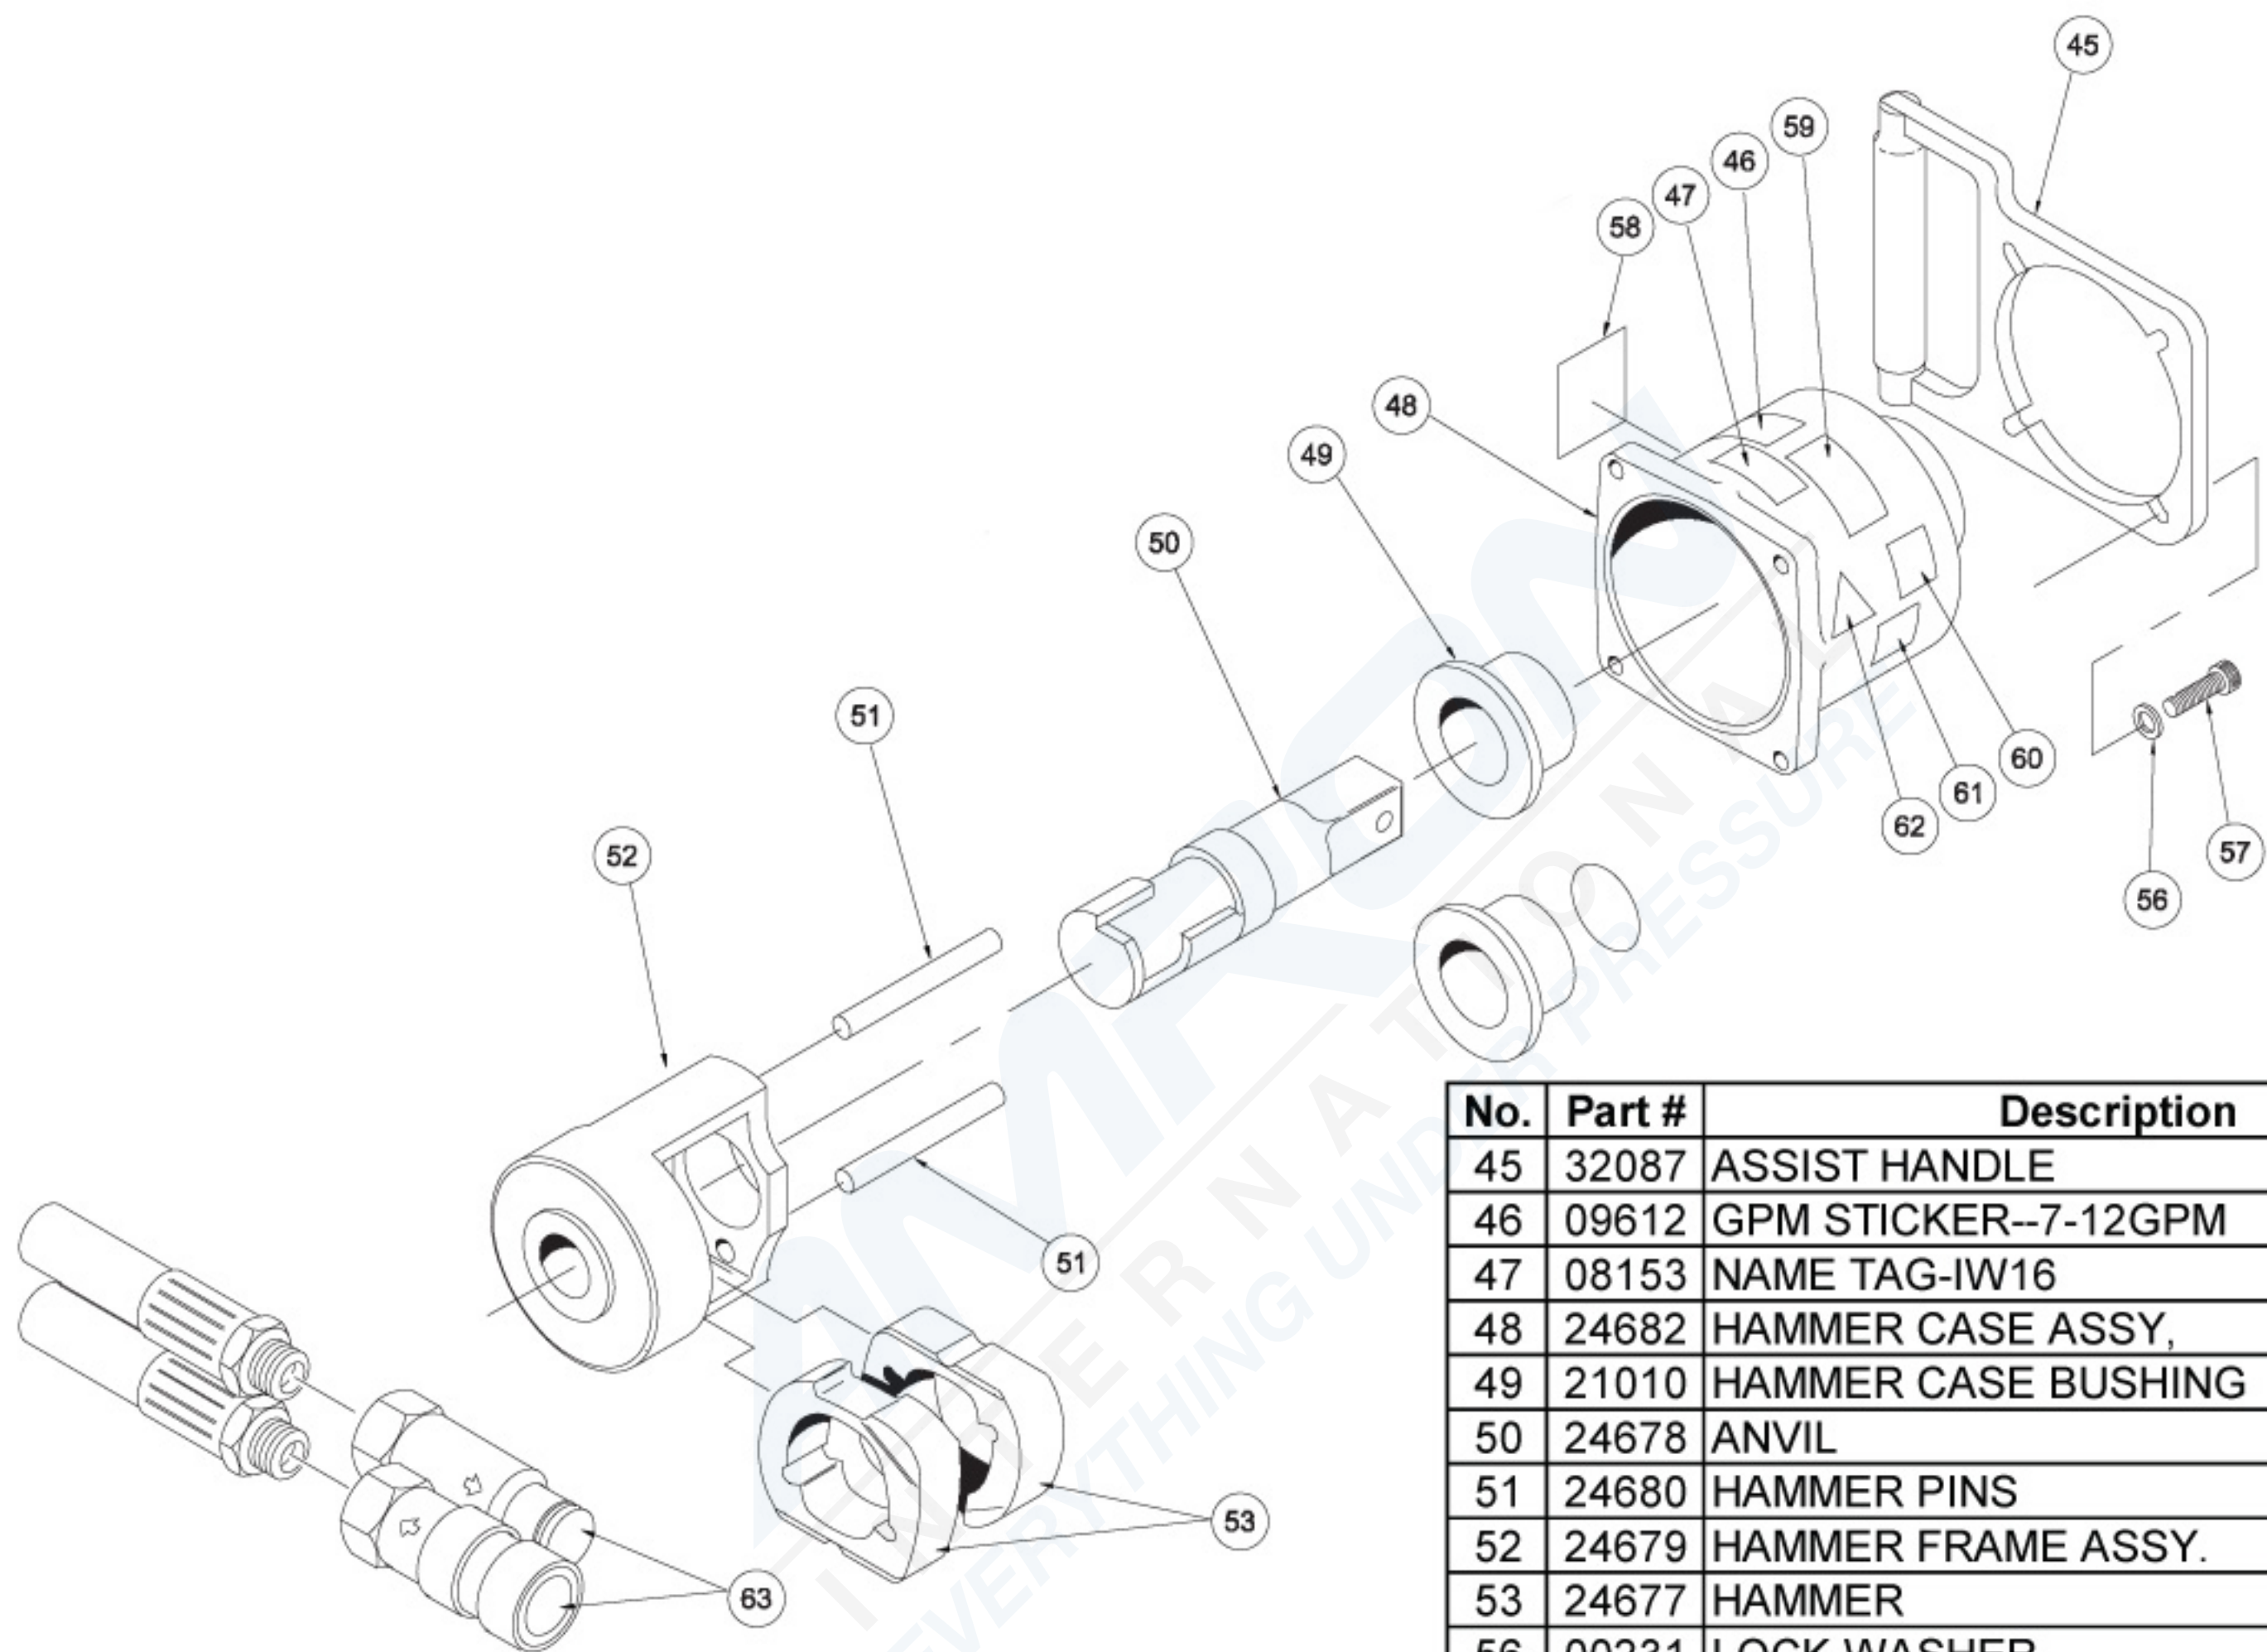

No.	Part #	Description
1	22064	ROD WIPER
2	00026	O-RING 2-008 R16
3	22063	SPOOL CAP
4	06533	O-RING 3-916 R17 90D BUNA
5	23678	HEADED PUSH PIN
6	07998	ON/OFF SPOOL WELDMENT-OC
7	07986	RELIEF SEAT
8	08135	RELIEF POPPET
9	08131	SPOOL RETURN SPRING
10	08122	COIL SPRING
11	07982	SPRING REST

No.	Part #	Description
45	32087	ASSIST HANDLE
46	09612	GPM STICKER--7-12GPM
47	08153	NAME TAG-IW16
48	24682	HAMMER CASE ASSY,
49	21010	HAMMER CASE BUSHING
50	24678	ANVIL
51	24680	HAMMER PINS
52	24679	HAMMER FRAME ASSY.
53	24677	HAMMER
56	00231	LOCK WASHER
57	09625	HSHCS 5/16-18UNC x 1-1/2 SST
58	66305	STICKER-SND PWR LVL-116
59	12412	WARNING STICKER-ELECTRICAL
60	28788	MANUAL STICKER
61	28323	STICKER "CE" 12MM
62	11207	CIRCUIT TYPE D STICKER
63	03971	FF COUPLER SET 3/8 BODY 3/8NPT